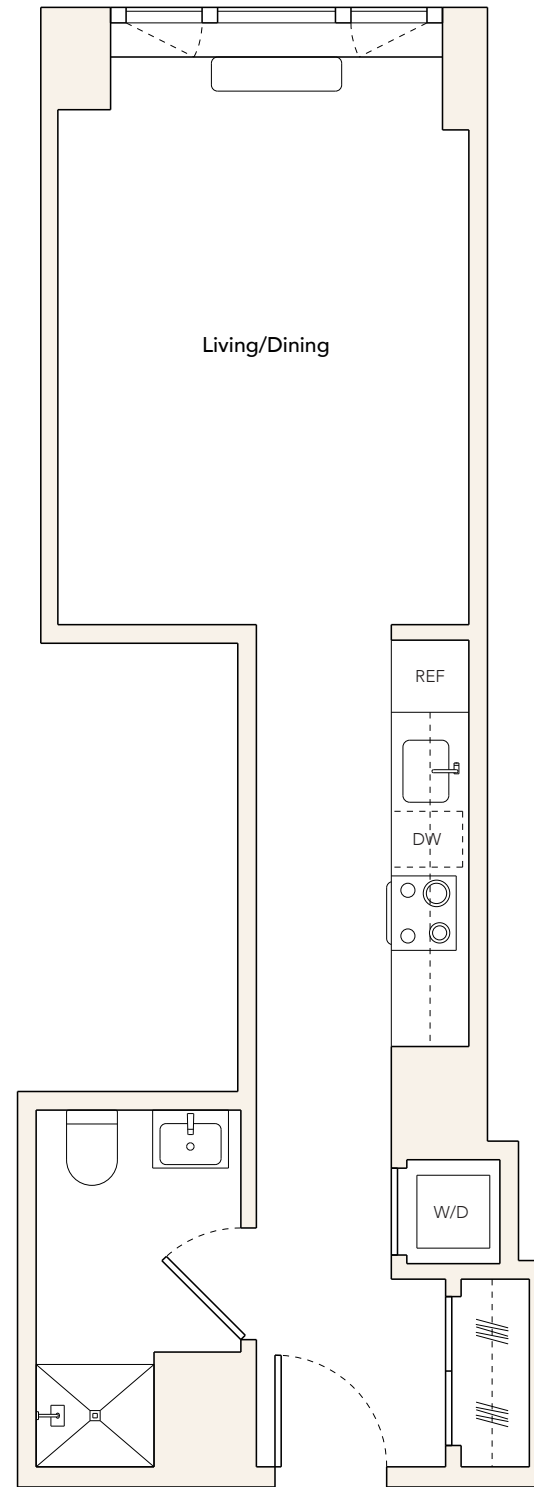

Soma

RESIDENCE 2612-3212

Studio | 1 Bath

Residence Highlights

- ▶ Ceiling Heights Up to 10'
- ▶ Quartz Kitchen Countertops and Backsplash
- ▶ Paneled Appliances
- ▶ Smart Temperature Control
- ▶ Bosch Washer and Dryer
- ▶ Recessed Lighting
- ▶ Keyless Residence Entry

100,000 SF of Amenities

The Landing at SoMA

- ▶ 24 Hour Attended Lobby
- ▶ The Library
- ▶ SoMA Porte-cochere

The Club at SoMA

- ▶ The Arcade
- ▶ VR Studio
- ▶ Karaoke
- ▶ Bowling Alley
- ▶ Sports Simulators
- ▶ Spa + Lounge
- ▶ Infrared Sauna
- ▶ Experiential Shower
- ▶ Salt Room
- ▶ Treatment Rooms
- ▶ Athletic Club
- ▶ Fitness Studios
- ▶ All-Season Pool
- ▶ Pickleball Courts
- ▶ Basketball Half Court
- ▶ Art Studio
- ▶ Sound Studios
- ▶ Kids Club
- ▶ Pet Spa

The Overlook at SoMA

- ▶ **INDOOR**
- ▶ Private Dining Room
- ▶ The Respite Lounge
- ▶ CoWork Lounge
- ▶ Virtual Meeting Rooms
- ▶ Conference Rooms
- ▶ **OUTDOOR**
- ▶ Rooftop Pool
- ▶ Rooftop Park
- ▶ Outdoor Grills and Dining
- ▶ Sun Deck
- ▶ The Lawn

SOMANYC.com | 212.825.2525
25 Water Street, New York, NY 10004

METROLOFT

All residential details are approximate and subject to construction changes and omissions. Plans may contain minor variations from floor to floor. Window conditions may vary by floor.