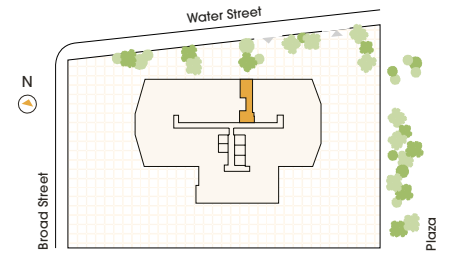

Soma

RESIDENCE 2612-3212

Studio | 1 Bath

Residence Highlights

- ▶ Ceiling Heights Up to 10'
- ▶ Quartz Kitchen Countertops and Backsplash
- ▶ Paneled Appliances
- ▶ Smart Temperature Control
- ▶ Bosch Washer and Dryer
- ▶ Recessed Lighting
- ▶ Keyless Residence Entry

100,000 SF of Amenities

The Landing at SoMA

- ▶ 24 Hour Attended Lobby
- ▶ The Library
- ▶ SoMA Porte-cochere

The Club at SoMA

- ▶ The Arcade
- ▶ VR Studio
- ▶ Karaoke
- ▶ Bowling Alley
- ▶ Sports Simulators
- ▶ Spa + Lounge
- ▶ Infrared Sauna
- ▶ Experiential Shower
- ▶ Salt Room
- ▶ Treatment Rooms
- ▶ Athletic Club
- ▶ Fitness Studios
- ▶ All-Season Pool
- ▶ Pickleball Courts
- ▶ Basketball Half Court
- ▶ Art Studio
- ▶ Sound Studios
- ▶ Kids Club
- ▶ Pet Spa

The Overlook at SoMA

- ▶ **INDOOR**
- ▶ Private Dining Room
- ▶ The Respite Lounge
- ▶ CoWork Lounge
- ▶ Virtual Meeting Rooms
- ▶ Conference Rooms
- ▶ **OUTDOOR**
- ▶ Rooftop Pool
- ▶ Rooftop Park
- ▶ Outdoor Grills and Dining
- ▶ Sun Deck
- ▶ The Lawn