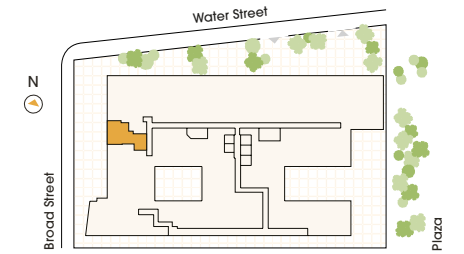

100,000 SF of Amenities

The Landing at SoMA

- 24 Hour Attended Lobby
- The Library
- SoMA Porte-cochere

The Club at SoMA

- The Arcade
- VR Studio
- Karaoke
- Bowling Alley
- Sports Simulators
- Spa + Lounge
- Infrared Sauna
- Experiential Shower
- Salt Room
- Treatment Rooms
- Athletic Club
- Fitness Studios
- All-Season Pool
- Pickleball Courts
- Basketball Half Court
- Art Studio
- Sound Studios
- Kids Club
- Pet Spa

The Overlook at SoMA

- INDOOR**
 - Private Dining Room
 - The Respite Lounge
 - CoWork Lounge
 - Virtual Meeting Rooms
 - Conference Rooms
- OUTDOOR**
 - Rooftop Pool
 - Rooftop Park
 - Outdoor Grills and Dining
 - Sun Deck
 - The Lawn