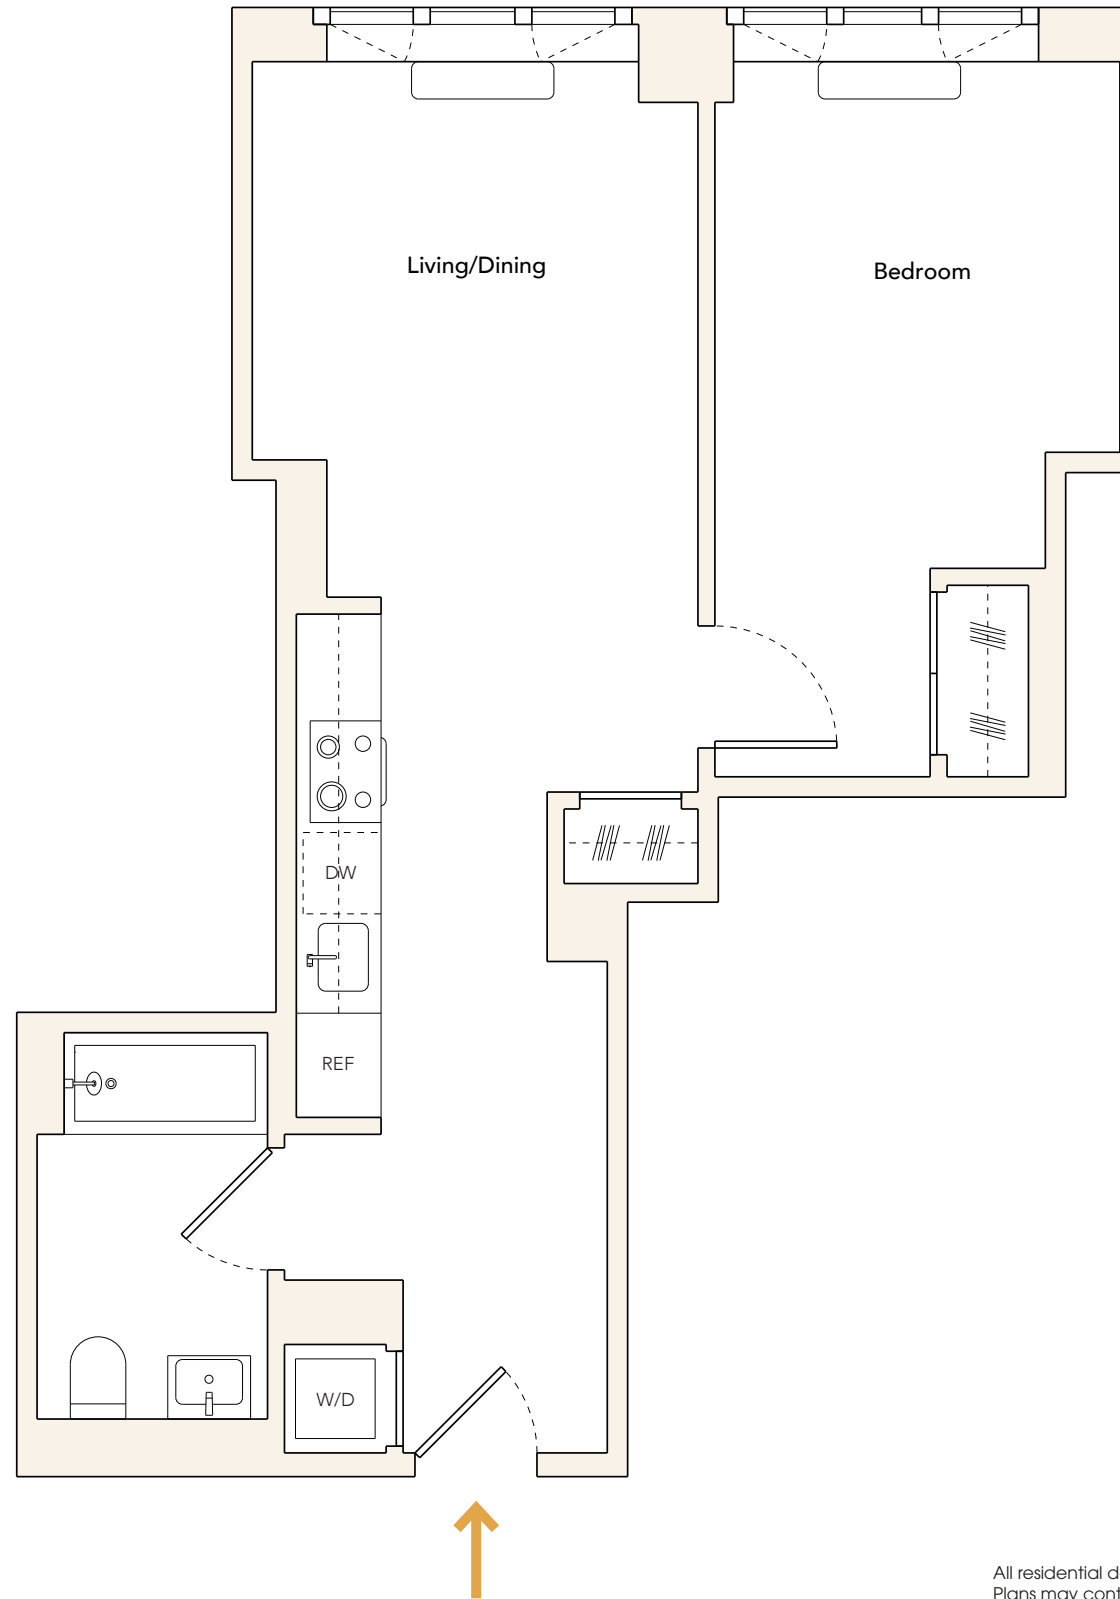

Soma

RESIDENCE 2414

1 Bed | 1 Bath

Residence Highlights

- Ceiling Heights Up to 10'
- Quartz Kitchen Countertops and Backsplash
- Paneled Appliances
- Smart Temperature Control
- Bosch Washer and Dryer
- Recessed Lighting
- Keyless Residence Entry

100,000 SF of Amenities

The Landing at SoMA

- 24 Hour Attended Lobby
- The Library
- SoMA Porte-cochere

The Club at SoMA

- The Arcade
- VR Studio
- Karaoke
- Bowling Alley
- Sports Simulators
- Spa + Lounge
- Infrared Sauna
- Experiential Shower
- Salt Room
- Treatment Rooms
- Athletic Club
- Fitness Studios
- All-Season Pool
- Pickleball Courts
- Basketball Half Court
- Art Studio
- Sound Studios
- Kids Club
- Pet Spa

The Overlook at SoMA

- INDOOR**
 - Private Dining Room
 - The Respite Lounge
 - CoWork Lounge
 - Virtual Meeting Rooms
 - Conference Rooms
- OUTDOOR**
 - Rooftop Pool
 - Rooftop Park
 - Outdoor Grills and Dining
 - Sun Deck
 - The Lawn