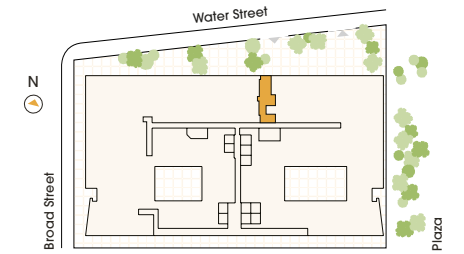

#### The Landing at SoMA

- 24 Hour Attended Lobby
- The Library
- SoMA Porte-cochere

#### The Club at SoMA

- The Arcade
- VR Studio
- Karaoke
- Bowling Alley
- Sports Simulators
- Spa + Lounge
- Infrared Sauna
- Experiential Shower
- Salt Room
- Treatment Rooms
- Athletic Club
- Fitness Studios
- All-Season Pool
- Pickleball Courts
- Basketball Half Court
- Art Studio
- Sound Studios
- Kids Club
- Pet Spa

#### The Overlook at SoMA

- INDOOR**
  - Private Dining Room
  - The Respite Lounge
  - CoWork Lounge
  - Virtual Meeting Rooms
  - Conference Rooms
- OUTDOOR**
  - Rooftop Pool
  - Rooftop Park
  - Outdoor Grills and Dining
  - Sun Deck
  - The Lawn