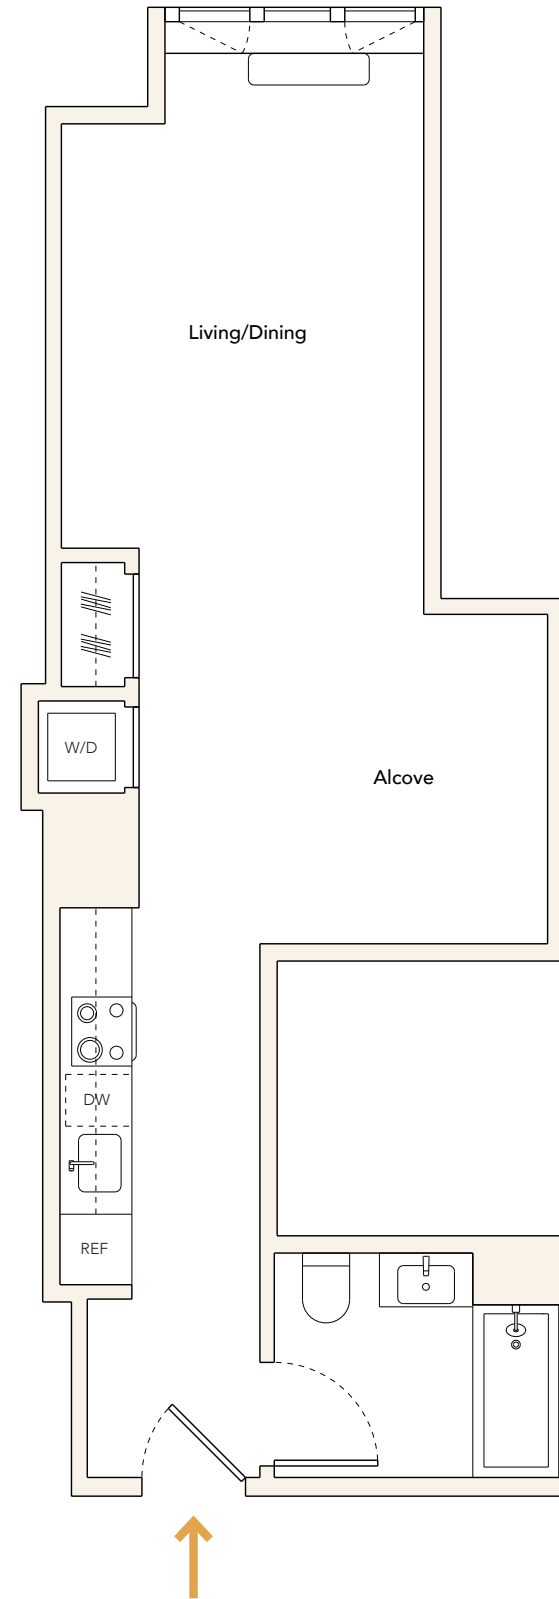

Soma

RESIDENCE 2324-2424

Studio | 1 Bath

Residence Highlights

- Ceiling Heights Up to 10'
- Quartz Kitchen Countertops and Backsplash
- Paneled Appliances
- Smart Temperature Control
- Bosch Washer and Dryer
- Recessed Lighting
- Keyless Residence Entry

100,000 SF of Amenities

The Landing at SoMA

- 24 Hour Attended Lobby
- The Library
- SoMA Porte-cochere

The Club at SoMA

- The Arcade
- VR Studio
- Karaoke
- Bowling Alley
- Sports Simulators
- Spa + Lounge
- Infrared Sauna
- Experiential Shower
- Salt Room
- Treatment Rooms
- Athletic Club
- Fitness Studios
- All-Season Pool
- Pickleball Courts
- Basketball Half Court
- Art Studio
- Sound Studios
- Kids Club
- Pet Spa

The Overlook at SoMA

- **INDOOR**
  - Private Dining Room
  - The Respite Lounge
  - CoWork Lounge
  - Virtual Meeting Rooms
  - Conference Rooms
- **OUTDOOR**
  - Rooftop Pool
  - Rooftop Park
  - Outdoor Grills and Dining
  - Sun Deck
  - The Lawn

SOMANYC.com | 212.825.2525
25 Water Street, New York, NY 10004

METROLOFT

COMPASS
DEVELOPMENT
MARKETING
GROUP

All residential details are approximate and subject to construction changes and omissions. Plans may contain minor variations from floor to floor. Window conditions may vary by floor.