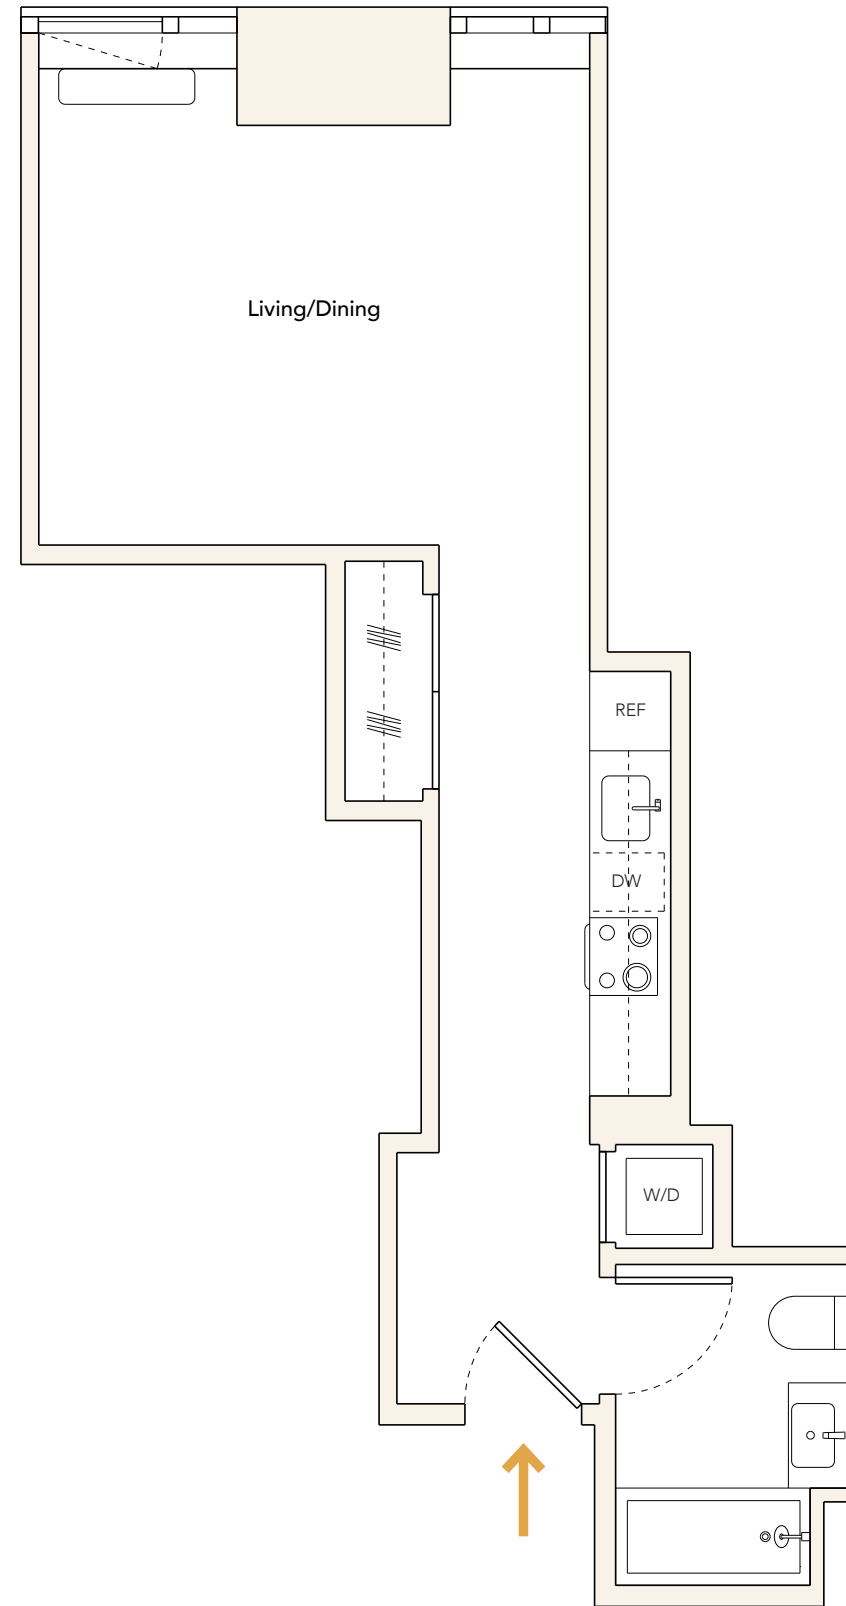

Soma

RESIDENCE 217 & 319-2219

Studio | 1 Bath

Residence Highlights

- ▶ Ceiling Heights Up to 10'
- ▶ Quartz Kitchen Countertops and Backsplash
- ▶ Paneled Appliances
- ▶ Smart Temperature Control
- ▶ Bosch Washer and Dryer
- ▶ Recessed Lighting
- ▶ Keyless Residence Entry

100,000 SF of Amenities

The Landing at SoMA

- ▶ 24 Hour Attended Lobby
- ▶ The Library
- ▶ SoMA Porte-cochere

The Club at SoMA

- | | |
|---|---|
| <ul style="list-style-type: none"> ▶ The Arcade ▶ VR Studio ▶ Karaoke ▶ Bowling Alley ▶ Sports Simulators | <ul style="list-style-type: none"> ▶ Athletic Club ▶ Fitness Studios ▶ All-Season Pool ▶ Pickleball Courts ▶ Basketball Half Court |
| <ul style="list-style-type: none"> ▶ Spa + Lounge ▶ Infrared Sauna ▶ Experiential Shower ▶ Salt Room ▶ Treatment Rooms | <ul style="list-style-type: none"> ▶ Art Studio ▶ Sound Studios ▶ Kids Club ▶ Pet Spa |

The Overlook at SoMA

- | | |
|--|---|
| <ul style="list-style-type: none"> ▶ INDOOR ▶ Private Dining Room ▶ The Respite Lounge ▶ CoWork Lounge ▶ Virtual Meeting Rooms ▶ Conference Rooms | <ul style="list-style-type: none"> ▶ OUTDOOR ▶ Rooftop Pool ▶ Rooftop Park ▶ Outdoor Grills and Dining ▶ Sun Deck ▶ The Lawn |
|--|---|

SOMANYC.com | 212.825.2525
25 Water Street, New York, NY 10004

METROLOFT

All residential details are approximate and subject to construction changes and omissions. Plans may contain minor variations from floor to floor. Window conditions may vary by floor.