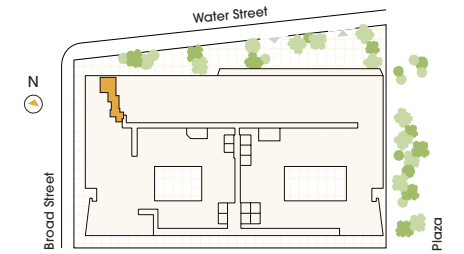

100,000 SF of Amenities

The Landing at SoMA

- ▶ 24 Hour Attended Lobby
- ▶ The Library
- ▶ SoMA Porte-cochere

The Club at SoMA

- | | |
|---|---|
| <ul style="list-style-type: none"> ▶ The Arcade ▶ VR Studio ▶ Karaoke ▶ Bowling Alley ▶ Sports Simulators | <ul style="list-style-type: none"> ▶ Athletic Club ▶ Fitness Studios ▶ All-Season Pool ▶ Pickleball Courts ▶ Basketball Half Court |
| <ul style="list-style-type: none"> ▶ Spa + Lounge ▶ Infrared Sauna ▶ Experiential Shower ▶ Salt Room ▶ Treatment Rooms | <ul style="list-style-type: none"> ▶ Art Studio ▶ Sound Studios ▶ Kids Club ▶ Pet Spa |

The Overlook at SoMA

- | | |
|--|---|
| <ul style="list-style-type: none"> ▶ INDOOR ▶ Private Dining Room ▶ The Respite Lounge ▶ CoWork Lounge ▶ Virtual Meeting Rooms ▶ Conference Rooms | <ul style="list-style-type: none"> ▶ OUTDOOR ▶ Rooftop Pool ▶ Rooftop Park ▶ Outdoor Grills and Dining ▶ Sun Deck ▶ The Lawn |
|--|---|