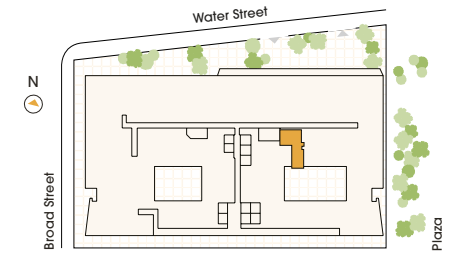

Soma

RESIDENCE 241, 343-1243 & 1342-2142

Studio | 1 Bath

Residence Highlights

- Ceiling Heights Up to 10'
- Quartz Kitchen Countertops and Backsplash
- Paneled Appliances
- Smart Temperature Control
- Bosch Washer and Dryer
- Recessed Lighting
- Keyless Residence Entry

100,000 SF of Amenities

The Landing at SoMA

- 24 Hour Attended Lobby
- The Library
- SoMA Porte-cochere

The Club at SoMA

- | | |
|---|---|
| <ul style="list-style-type: none"> The Arcade VR Studio Karaoke Bowling Alley Sports Simulators | <ul style="list-style-type: none"> Athletic Club Fitness Studios All-Season Pool Pickleball Courts Basketball Half Court |
| <ul style="list-style-type: none"> Spa + Lounge Infrared Sauna Experiential Shower Salt Room Treatment Rooms | <ul style="list-style-type: none"> Art Studio Sound Studios Kids Club Pet Spa |

The Overlook at SoMA

- | | |
|--|---|
| <ul style="list-style-type: none"> INDOOR Private Dining Room The Respite Lounge CoWork Lounge Virtual Meeting Rooms Conference Rooms | <ul style="list-style-type: none"> OUTDOOR Rooftop Pool Rooftop Park Outdoor Grills and Dining Sun Deck The Lawn |
|--|---|