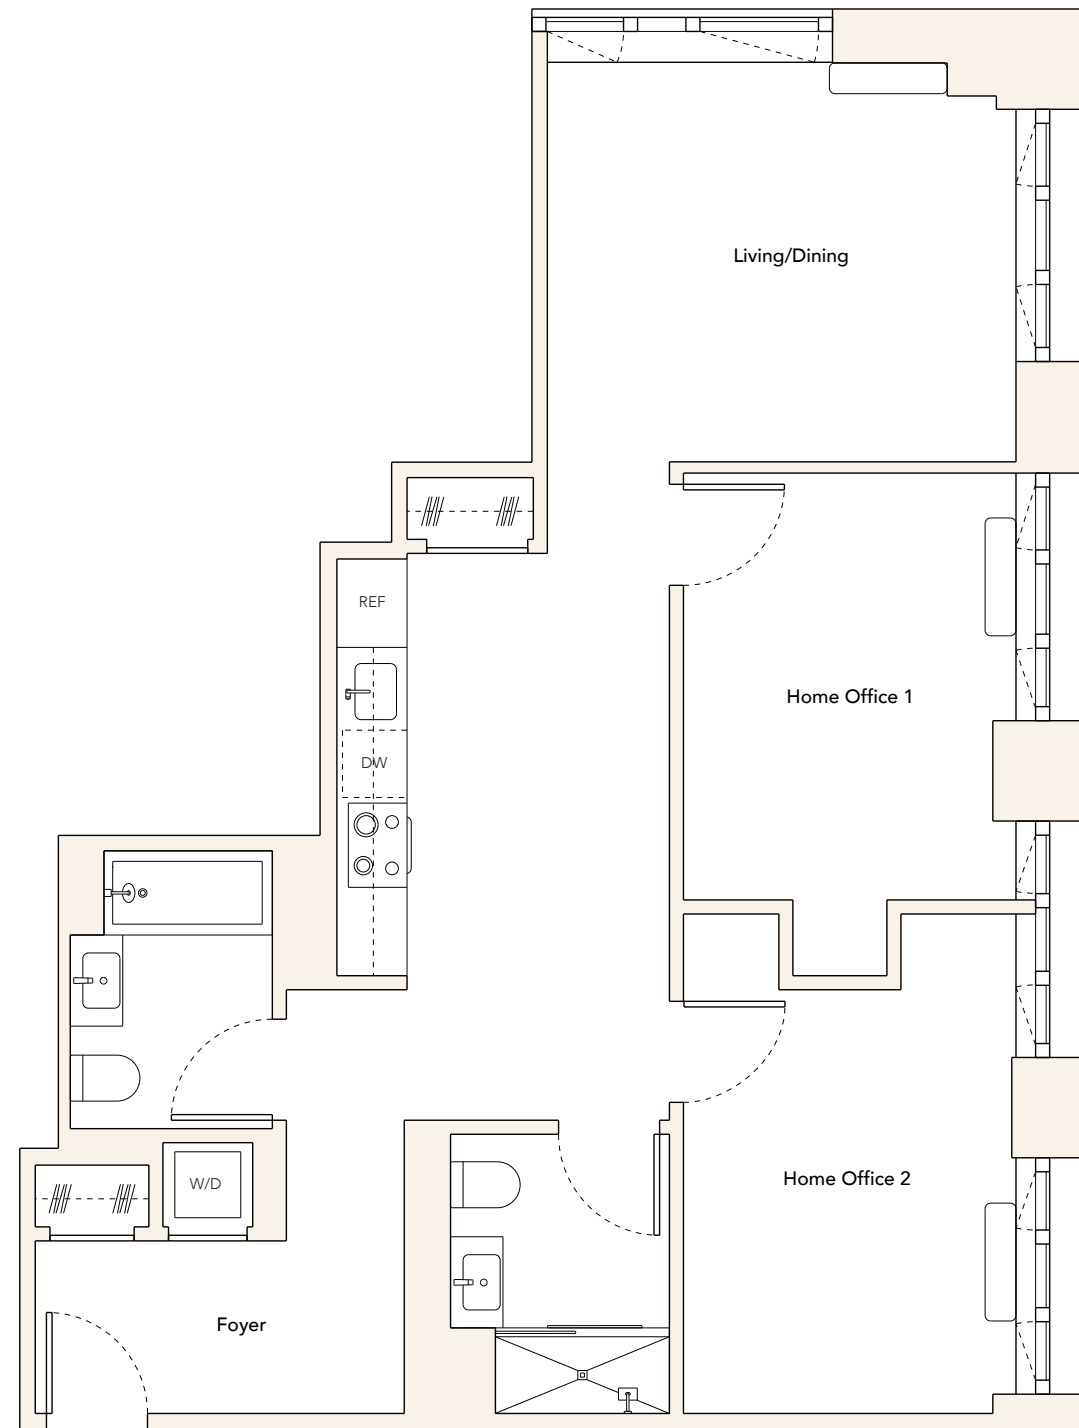

Soma

RESIDENCE 235, 337-1237 & 1336-2236

Studio | 2 Home Offices | 2 Baths

Residence Highlights

- ▶ Ceiling Heights Up to 10'
- ▶ Quartz Kitchen Countertops and Backsplash
- ▶ Paneled Appliances
- ▶ Smart Temperature Control
- ▶ Bosch Washer and Dryer
- ▶ Recessed Lighting
- ▶ Keyless Residence Entry

100,000 SF of Amenities

The Landing at SoMA

- ▶ 24 Hour Attended Lobby
- ▶ The Library
- ▶ SoMA Porte-cochere

The Club at SoMA

- ▶ The Arcade
- ▶ VR Studio
- ▶ Karaoke
- ▶ Bowling Alley
- ▶ Sports Simulators
- ▶ Spa + Lounge
- ▶ Infrared Sauna
- ▶ Experiential Shower
- ▶ Salt Room
- ▶ Treatment Rooms
- ▶ Athletic Club
- ▶ Fitness Studios
- ▶ All-Season Pool
- ▶ Pickleball Courts
- ▶ Basketball Half Court
- ▶ Art Studio
- ▶ Sound Studios
- ▶ Kids Club
- ▶ Pet Spa

The Overlook at SoMA

INDOOR

- ▶ Private Dining Room
- ▶ The Respite Lounge
- ▶ CoWork Lounge
- ▶ Virtual Meeting Rooms
- ▶ Conference Rooms

OUTDOOR

- ▶ Rooftop Pool
- ▶ Rooftop Park
- ▶ Outdoor Grills and Dining
- ▶ Sun Deck
- ▶ The Lawn