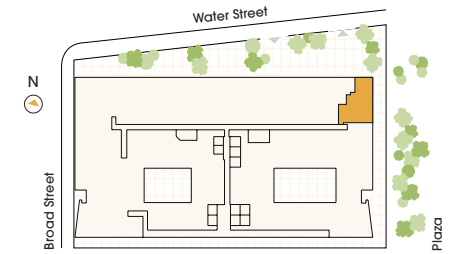

Soma

RESIDENCE 235, 337-1237 & 1336-2236

Studio | 2 Home Offices | 2 Baths

Residence Highlights

- ▶ Ceiling Heights Up to 10'
- ▶ Quartz Kitchen Countertops and Backsplash
- ▶ Paneled Appliances
- ▶ Smart Temperature Control
- ▶ Bosch Washer and Dryer
- ▶ Recessed Lighting
- ▶ Keyless Residence Entry

100,000 SF of Amenities

The Landing at SoMA

- ▶ 24 Hour Attended Lobby
- ▶ The Library
- ▶ SoMA Porte-cochere

The Club at SoMA

- ▶ The Arcade
- ▶ VR Studio
- ▶ Karaoke
- ▶ Bowling Alley
- ▶ Sports Simulators
- ▶ Spa + Lounge
- ▶ Infrared Sauna
- ▶ Experiential Shower
- ▶ Salt Room
- ▶ Treatment Rooms
- ▶ Athletic Club
- ▶ Fitness Studios
- ▶ All-Season Pool
- ▶ Pickleball Courts
- ▶ Basketball Half Court
- ▶ Art Studio
- ▶ Sound Studios
- ▶ Kids Club
- ▶ Pet Spa

The Overlook at SoMA

INDOOR

- ▶ Private Dining Room
- ▶ The Respite Lounge
- ▶ CoWork Lounge
- ▶ Virtual Meeting Rooms
- ▶ Conference Rooms

OUTDOOR

- ▶ Rooftop Pool
- ▶ Rooftop Park
- ▶ Outdoor Grills and Dining
- ▶ Sun Deck
- ▶ The Lawn