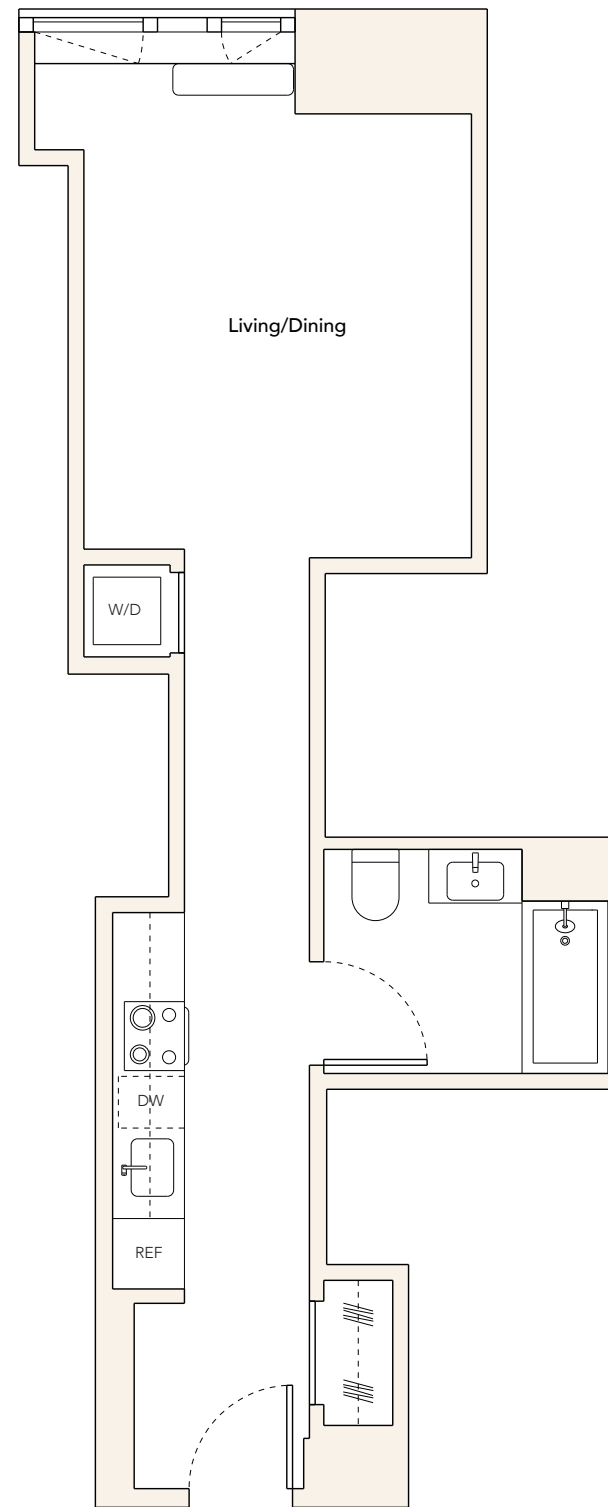

Soma

RESIDENCE 224 & 326-1226

Studio | 1 Bath

Residence Highlights

- Ceiling Heights Up to 10'
- Quartz Kitchen Countertops and Backsplash
- Paneled Appliances
- Smart Temperature Control
- Bosch Washer and Dryer
- Recessed Lighting
- Keyless Residence Entry

100,000 SF of Amenities

The Landing at SoMA

- 24 Hour Attended Lobby
- The Library
- SoMA Porte-cochere

The Club at SoMA

- | | |
|---|---|
| <ul style="list-style-type: none"> The Arcade VR Studio Karaoke Bowling Alley Sports Simulators | <ul style="list-style-type: none"> Athletic Club Fitness Studios All-Season Pool Pickleball Courts Basketball Half Court |
| <ul style="list-style-type: none"> Spa + Lounge Infrared Sauna Experiential Shower Salt Room Treatment Rooms | <ul style="list-style-type: none"> Art Studio Sound Studios Kids Club Pet Spa |

The Overlook at SoMA

- | | |
|--|---|
| <ul style="list-style-type: none"> INDOOR Private Dining Room The Respite Lounge CoWork Lounge Virtual Meeting Rooms Conference Rooms | <ul style="list-style-type: none"> OUTDOOR Rooftop Pool Rooftop Park Outdoor Grills and Dining Sun Deck The Lawn |
|--|---|

SOMANYC.com | 212.825.2525
25 Water Street, New York, NY 10004

METROLOFT

All residential details are approximate and subject to construction changes and omissions. Plans may contain minor variations from floor to floor. Window conditions may vary by floor.