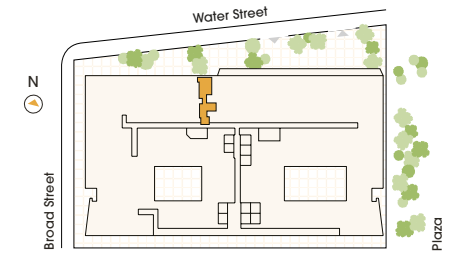

Soma

RESIDENCE 224 & 326-1226

Studio | 1 Bath

Residence Highlights

- Ceiling Heights Up to 10'
- Quartz Kitchen Countertops and Backsplash
- Paneled Appliances
- Smart Temperature Control
- Bosch Washer and Dryer
- Recessed Lighting
- Keyless Residence Entry

100,000 SF of Amenities

The Landing at SoMA

- 24 Hour Attended Lobby
- The Library
- SoMA Porte-cochere

The Club at SoMA

- | | |
|---|---|
| <ul style="list-style-type: none"> The Arcade VR Studio Karaoke Bowling Alley Sports Simulators | <ul style="list-style-type: none"> Athletic Club Fitness Studios All-Season Pool Pickleball Courts Basketball Half Court |
| <ul style="list-style-type: none"> Spa + Lounge Infrared Sauna Experiential Shower Salt Room Treatment Rooms | <ul style="list-style-type: none"> Art Studio Sound Studios Kids Club Pet Spa |

The Overlook at SoMA

- | | |
|--|---|
| <ul style="list-style-type: none"> INDOOR Private Dining Room The Respite Lounge CoWork Lounge Virtual Meeting Rooms Conference Rooms | <ul style="list-style-type: none"> OUTDOOR Rooftop Pool Rooftop Park Outdoor Grills and Dining Sun Deck The Lawn |
|--|---|