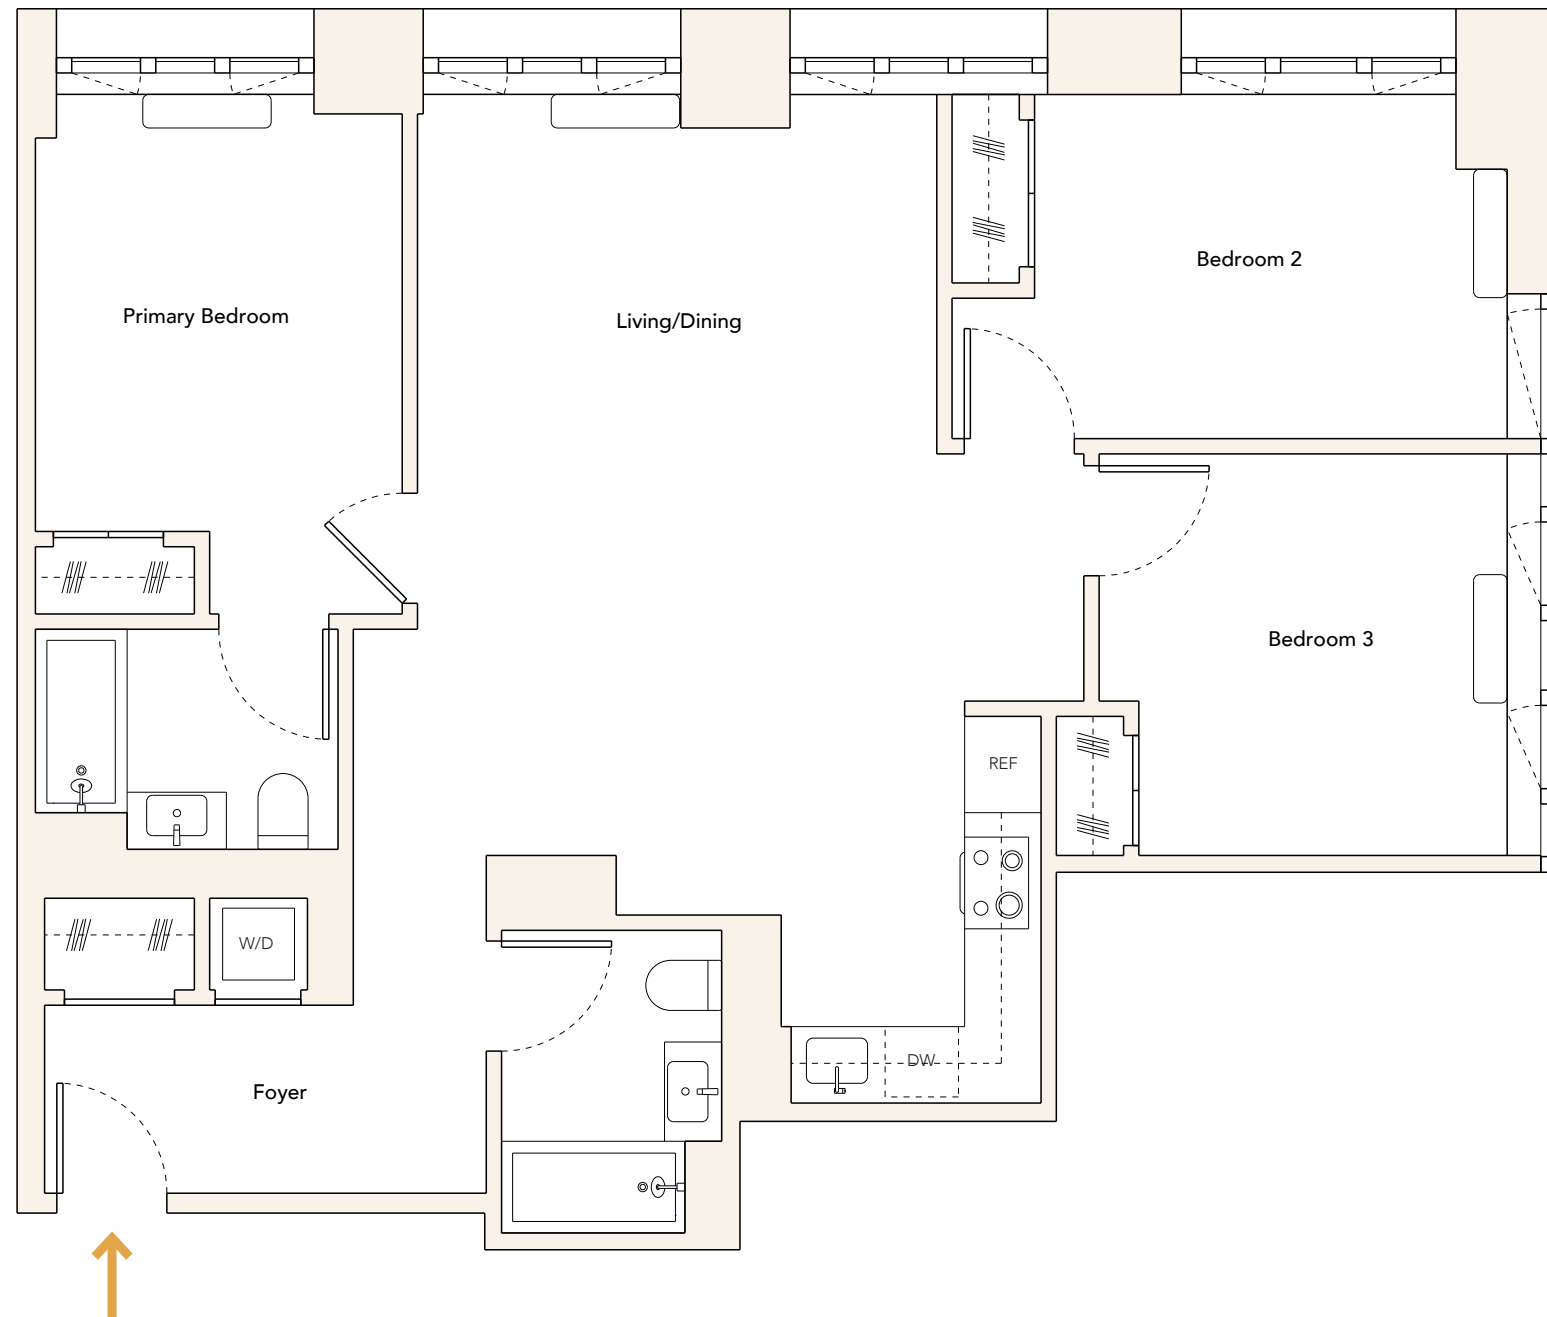

Soma

RESIDENCE 216 & 318-2218

3 Beds | 2 Baths

Residence Highlights

- Ceiling Heights Up to 10'
- Quartz Kitchen Countertops and Backsplash
- Paneled Appliances
- Smart Temperature Control
- Bosch Washer and Dryer
- Recessed Lighting
- Keyless Residence Entry

100,000 SF of Amenities

The Landing at SoMA

- 24 Hour Attended Lobby
- The Library
- SoMA Porte-cochere

The Club at SoMA

- The Arcade
- VR Studio
- Karaoke
- Bowling Alley
- Sports Simulators
- Athletic Club
- Fitness Studios
- All-Season Pool
- Pickleball Courts
- Basketball Half Court
- Spa + Lounge
- Infrared Sauna
- Experiential Shower
- Salt Room
- Treatment Rooms
- Art Studio
- Sound Studios
- Kids Club
- Pet Spa

The Overlook at SoMA

- INDOOR**
 - Private Dining Room
 - The Respite Lounge
 - CoWork Lounge
 - Virtual Meeting Rooms
 - Conference Rooms
- OUTDOOR**
 - Rooftop Pool
 - Rooftop Park
 - Outdoor Grills and Dining
 - Sun Deck
 - The Lawn