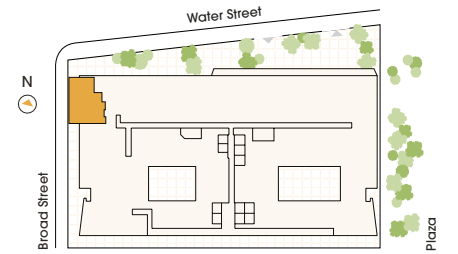

100,000 SF of Amenities

The Landing at SoMA

- 24 Hour Attended Lobby
- The Library
- SoMA Porte-cochere

The Club at SoMA

- The Arcade
- VR Studio
- Karaoke
- Bowling Alley
- Sports Simulators
- Athletic Club
- Fitness Studios
- All-Season Pool
- Pickleball Courts
- Basketball Half Court
- Spa + Lounge
- Infrared Sauna
- Experiential Shower
- Salt Room
- Treatment Rooms
- Art Studio
- Sound Studios
- Kids Club
- Pet Spa

The Overlook at SoMA

- INDOOR**
 - Private Dining Room
 - The Respite Lounge
 - CoWork Lounge
 - Virtual Meeting Rooms
 - Conference Rooms
- OUTDOOR**
 - Rooftop Pool
 - Rooftop Park
 - Outdoor Grills and Dining
 - Sun Deck
 - The Lawn