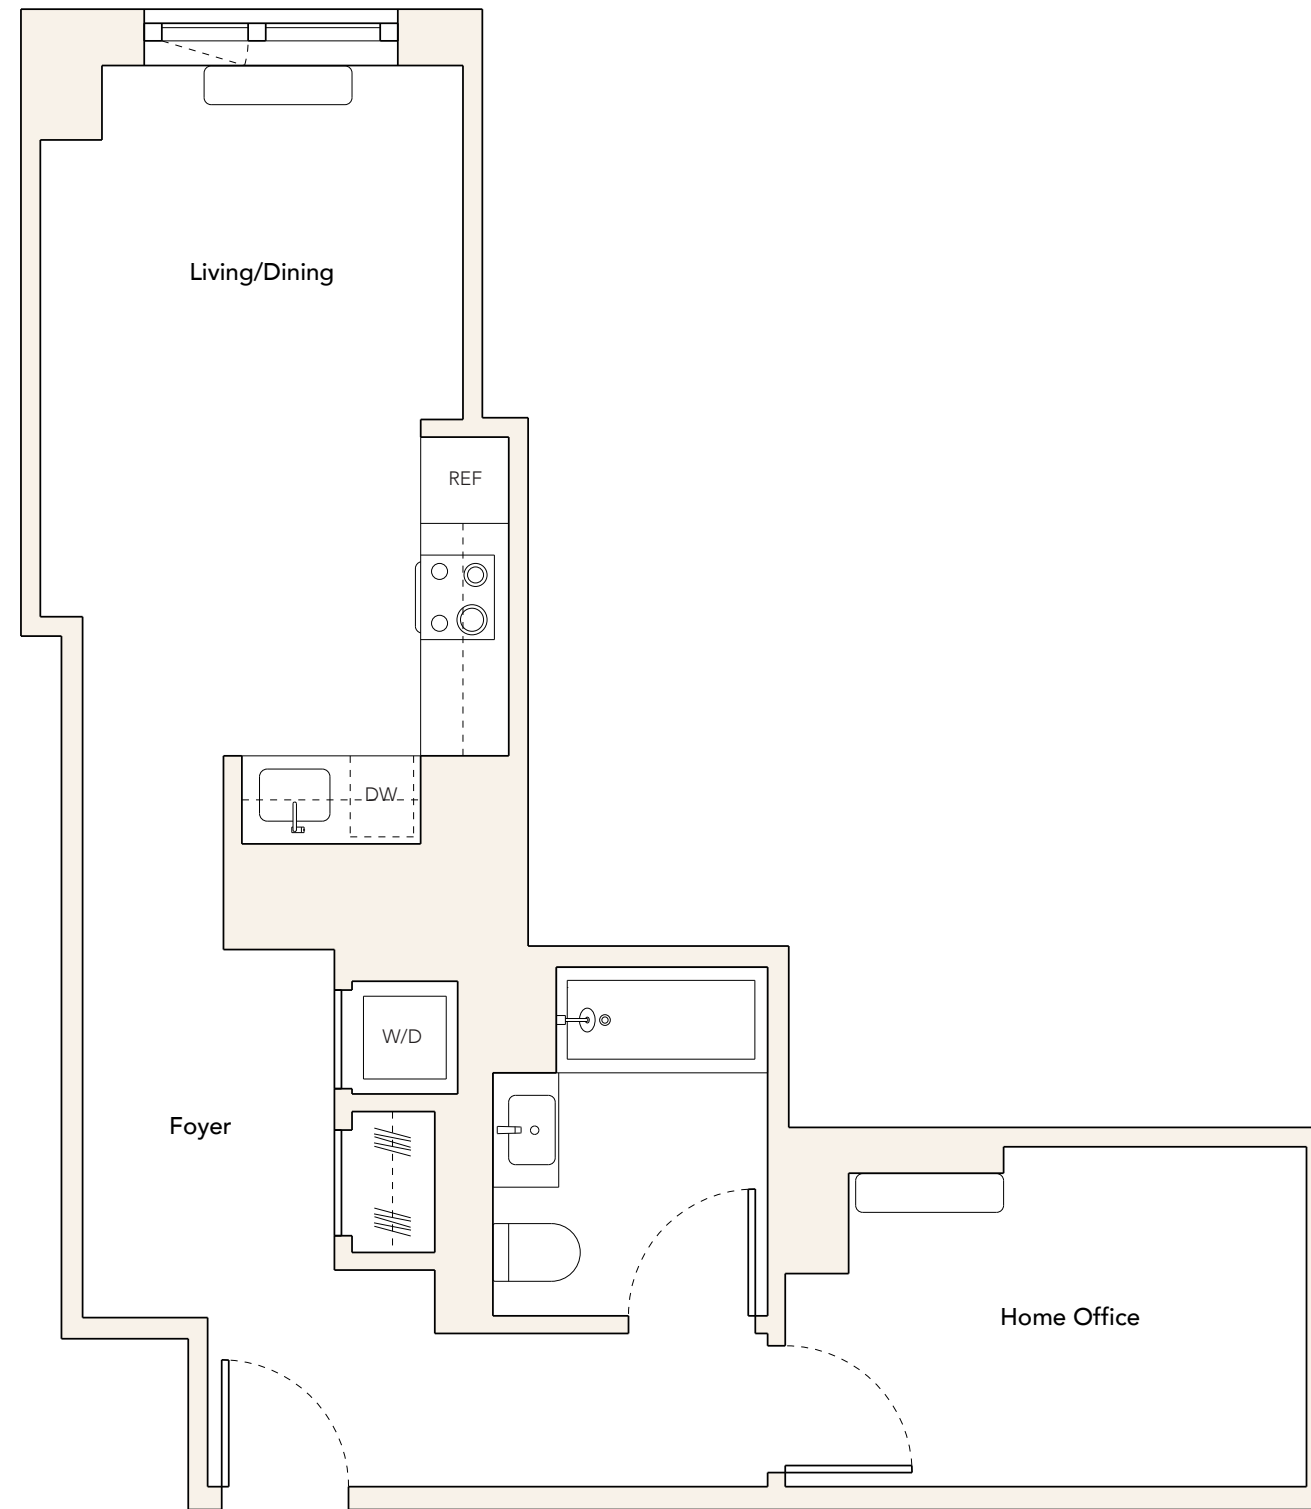

Soma

RESIDENCE 209 & 311-2211

Studio | Home Office | 1 Bath

Residence Highlights

- ▶ Ceiling Heights Up to 10'
- ▶ Quartz Kitchen Countertops and Backsplash
- ▶ Paneled Appliances
- ▶ Smart Temperature Control
- ▶ Bosch Washer and Dryer
- ▶ Recessed Lighting
- ▶ Keyless Residence Entry

100,000 SF of Amenities

The Landing at SoMA

- ▶ 24 Hour Attended Lobby
- ▶ The Library
- ▶ SoMA Porte-cochere

The Club at SoMA

- | | |
|---|---|
| <ul style="list-style-type: none"> ▶ The Arcade ▶ VR Studio ▶ Karaoke ▶ Bowling Alley ▶ Sports Simulators | <ul style="list-style-type: none"> ▶ Athletic Club ▶ Fitness Studios ▶ All-Season Pool ▶ Pickleball Courts ▶ Basketball Half Court |
| <ul style="list-style-type: none"> ▶ Spa + Lounge ▶ Infrared Sauna ▶ Experiential Shower ▶ Salt Room ▶ Treatment Rooms | <ul style="list-style-type: none"> ▶ Art Studio ▶ Sound Studios ▶ Kids Club ▶ Pet Spa |

The Overlook at SoMA

- | | |
|--|---|
| <ul style="list-style-type: none"> ▶ INDOOR ▶ Private Dining Room ▶ The Respite Lounge ▶ CoWork Lounge ▶ Virtual Meeting Rooms ▶ Conference Rooms | <ul style="list-style-type: none"> ▶ OUTDOOR ▶ Rooftop Pool ▶ Rooftop Park ▶ Outdoor Grills and Dining ▶ Sun Deck ▶ The Lawn |
|--|---|