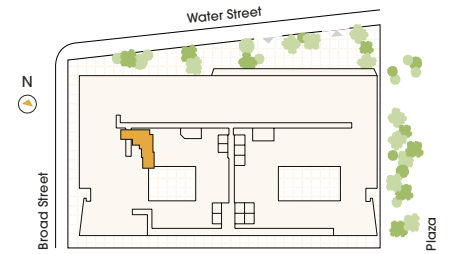

100,000 SF of Amenities

The Landing at SoMA

- ▶ 24 Hour Attended Lobby
- ▶ The Library
- ▶ SoMA Porte-cochere

The Club at SoMA

- | | |
|---|---|
| <ul style="list-style-type: none"> ▶ The Arcade ▶ VR Studio ▶ Karaoke ▶ Bowling Alley ▶ Sports Simulators | <ul style="list-style-type: none"> ▶ Athletic Club ▶ Fitness Studios ▶ All-Season Pool ▶ Pickleball Courts ▶ Basketball Half Court |
| <ul style="list-style-type: none"> ▶ Spa + Lounge ▶ Infrared Sauna ▶ Experiential Shower ▶ Salt Room ▶ Treatment Rooms | <ul style="list-style-type: none"> ▶ Art Studio ▶ Sound Studios ▶ Kids Club ▶ Pet Spa |

The Overlook at SoMA

- | | |
|--|---|
| <ul style="list-style-type: none"> ▶ INDOOR ▶ Private Dining Room ▶ The Respite Lounge ▶ CoWork Lounge ▶ Virtual Meeting Rooms ▶ Conference Rooms | <ul style="list-style-type: none"> ▶ OUTDOOR ▶ Rooftop Pool ▶ Rooftop Park ▶ Outdoor Grills and Dining ▶ Sun Deck ▶ The Lawn |
|--|---|