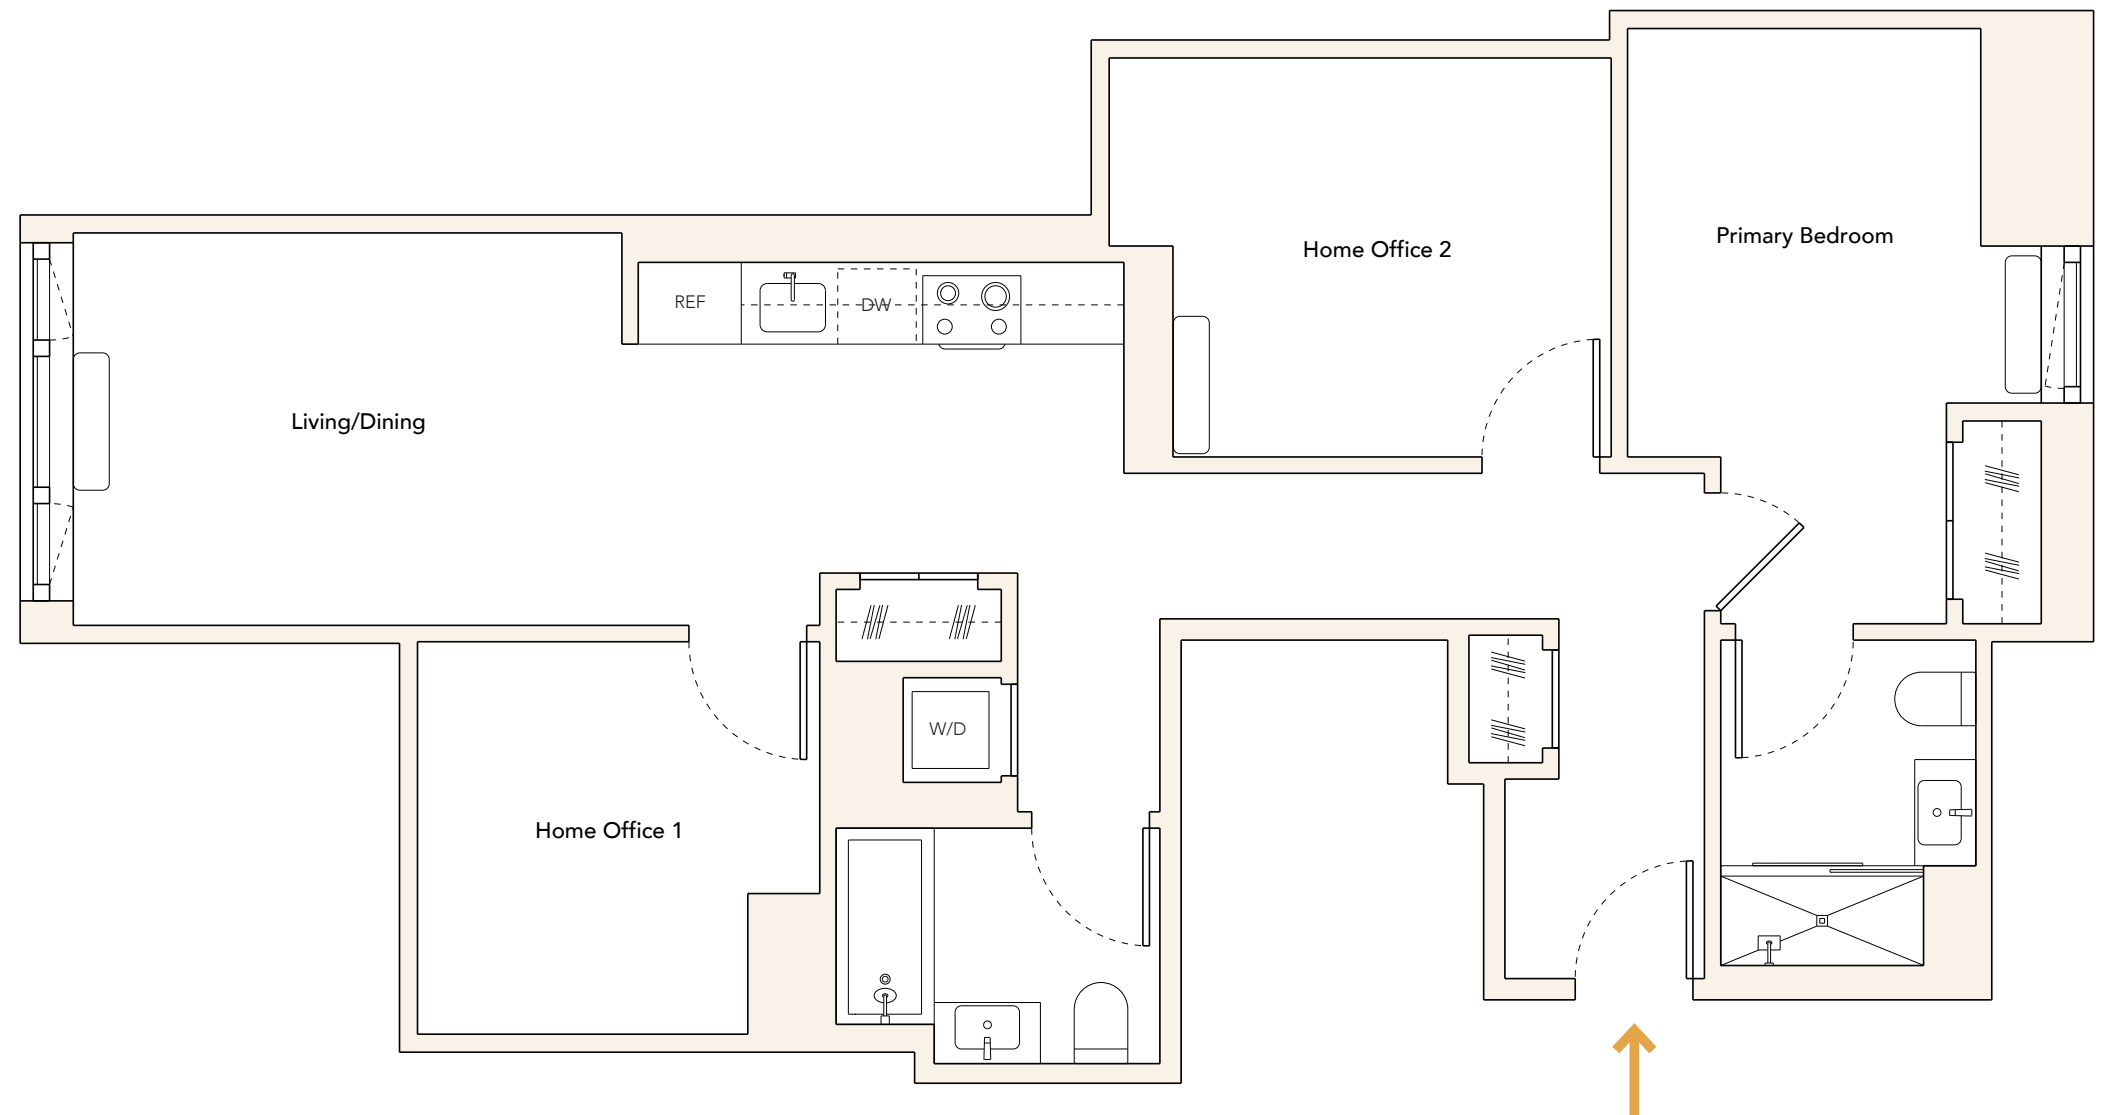

### 100,000 SF of Amenities

#### The Landing at SoMA

- ▶ 24 Hour Attended Lobby
- ▶ The Library
- ▶ SoMA Porte-cochere

#### The Club at SoMA

- ▶ The Arcade
- ▶ VR Studio
- ▶ Karaoke
- ▶ Bowling Alley
- ▶ Sports Simulators
- ▶ Athletic Club
- ▶ Fitness Studios
- ▶ All-Season Pool
- ▶ Pickleball Courts
- ▶ Basketball Half Court
- ▶ Spa + Lounge
- ▶ Infrared Sauna
- ▶ Experiential Shower
- ▶ Salt Room
- ▶ Treatment Rooms
- ▶ Art Studio
- ▶ Sound Studios
- ▶ Kids Club
- ▶ Pet Spa

#### The Overlook at SoMA

- ▶ **INDOOR**
- ▶ Private Dining Room
- ▶ The Respite Lounge
- ▶ CoWork Lounge
- ▶ Virtual Meeting Rooms
- ▶ Conference Rooms
- ▶ **OUTDOOR**
- ▶ Rooftop Pool
- ▶ Rooftop Park
- ▶ Outdoor Grills and Dining
- ▶ Sun Deck
- ▶ The Lawn