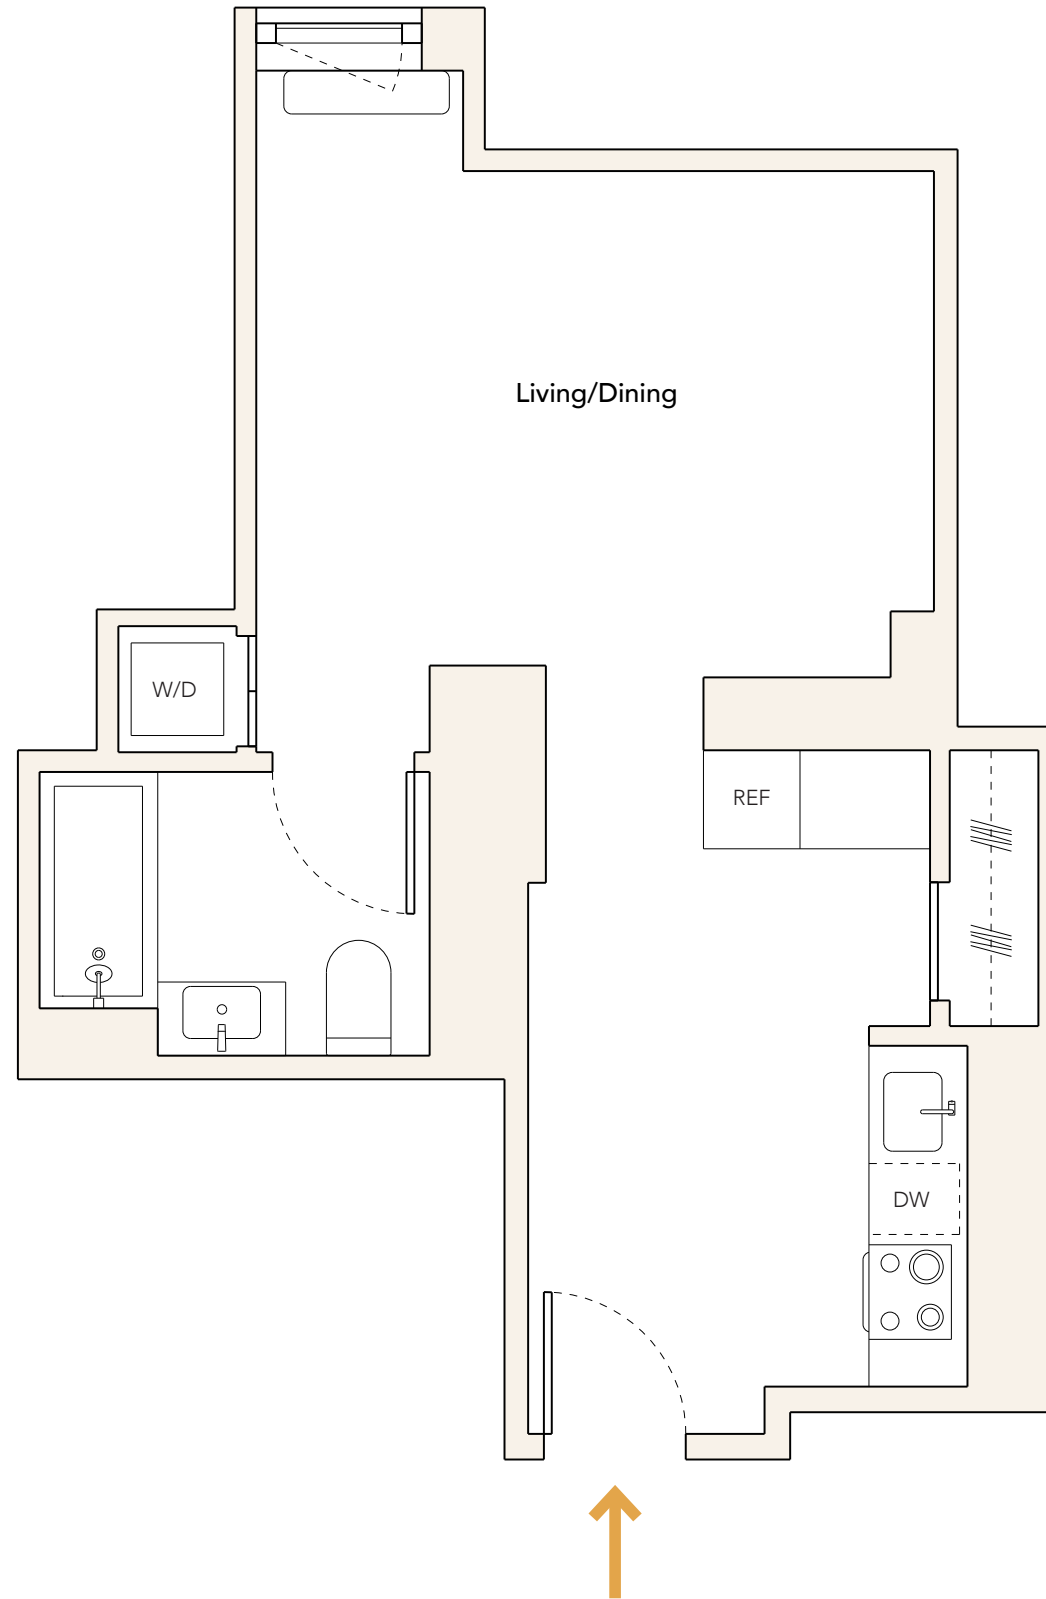

Soma

RESIDENCE 2307 & 2407

Studio | 1 Bath

Residence Highlights

- ▶ Ceiling Heights Up to 10'
- ▶ Quartz Kitchen Countertops and Backsplash
- ▶ Paneled Appliances
- ▶ Smart Temperature Control
- ▶ Bosch Washer and Dryer
- ▶ Recessed Lighting
- ▶ Keyless Residence Entry

100,000 SF of Amenities

The Landing at SoMA

- ▶ 24 Hour Attended Lobby
- ▶ Library
- ▶ SoMA Porte-cochere

The Club at SoMA

- | | |
|---|---|
| <ul style="list-style-type: none"> ▶ The Arcade ▶ VR Studio ▶ Karaoke ▶ Bowling Alley ▶ Sports Simulators | <ul style="list-style-type: none"> ▶ Athletic Club ▶ Fitness Studios ▶ All-Season Pool ▶ Pickleball Courts ▶ Basketball Half Court |
| <ul style="list-style-type: none"> ▶ Spa + Lounge ▶ Infrared Sauna ▶ Experiential Shower ▶ Salt Room ▶ Treatment Rooms | <ul style="list-style-type: none"> ▶ Art Studio ▶ Sound Studios ▶ Kids Club ▶ Pet Spa |

The Overlook at SoMA

- | | |
|--|---|
| <ul style="list-style-type: none"> ▶ INDOOR ▶ Private Dining Room ▶ The Respite Lounge ▶ CoWork Lounge ▶ Virtual Meeting Rooms ▶ Conference Rooms | <ul style="list-style-type: none"> ▶ OUTDOOR ▶ Rooftop Pool ▶ Rooftop Park ▶ Outdoor Grills and Dining ▶ Sun Deck ▶ The Lawn |
|--|---|