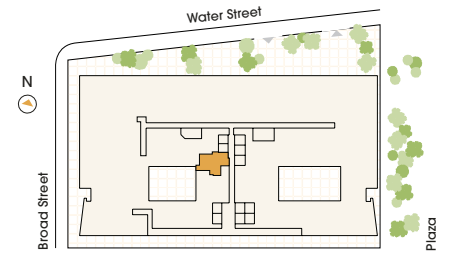

Soma

RESIDENCE 2307 & 2407

Studio | 1 Bath

Residence Highlights

- ▶ Ceiling Heights Up to 10'
- ▶ Quartz Kitchen Countertops and Backsplash
- ▶ Paneled Appliances
- ▶ Smart Temperature Control
- ▶ Bosch Washer and Dryer
- ▶ Recessed Lighting
- ▶ Keyless Residence Entry

100,000 SF of Amenities

The Landing at SoMA

- ▶ 24 Hour Attended Lobby
- ▶ Library
- ▶ SoMA Porte-cochere

The Club at SoMA

- | | |
|---|---|
| <ul style="list-style-type: none"> ▶ The Arcade ▶ VR Studio ▶ Karaoke ▶ Bowling Alley ▶ Sports Simulators | <ul style="list-style-type: none"> ▶ Athletic Club ▶ Fitness Studios ▶ All-Season Pool ▶ Pickleball Courts ▶ Basketball Half Court |
| <ul style="list-style-type: none"> ▶ Spa + Lounge ▶ Infrared Sauna ▶ Experiential Shower ▶ Salt Room ▶ Treatment Rooms | <ul style="list-style-type: none"> ▶ Art Studio ▶ Sound Studios ▶ Kids Club ▶ Pet Spa |

The Overlook at SoMA

- | | |
|--|---|
| <ul style="list-style-type: none"> ▶ INDOOR ▶ Private Dining Room ▶ The Respite Lounge ▶ CoWork Lounge ▶ Virtual Meeting Rooms ▶ Conference Rooms | <ul style="list-style-type: none"> ▶ OUTDOOR ▶ Rooftop Pool ▶ Rooftop Park ▶ Outdoor Grills and Dining ▶ Sun Deck ▶ The Lawn |
|--|---|