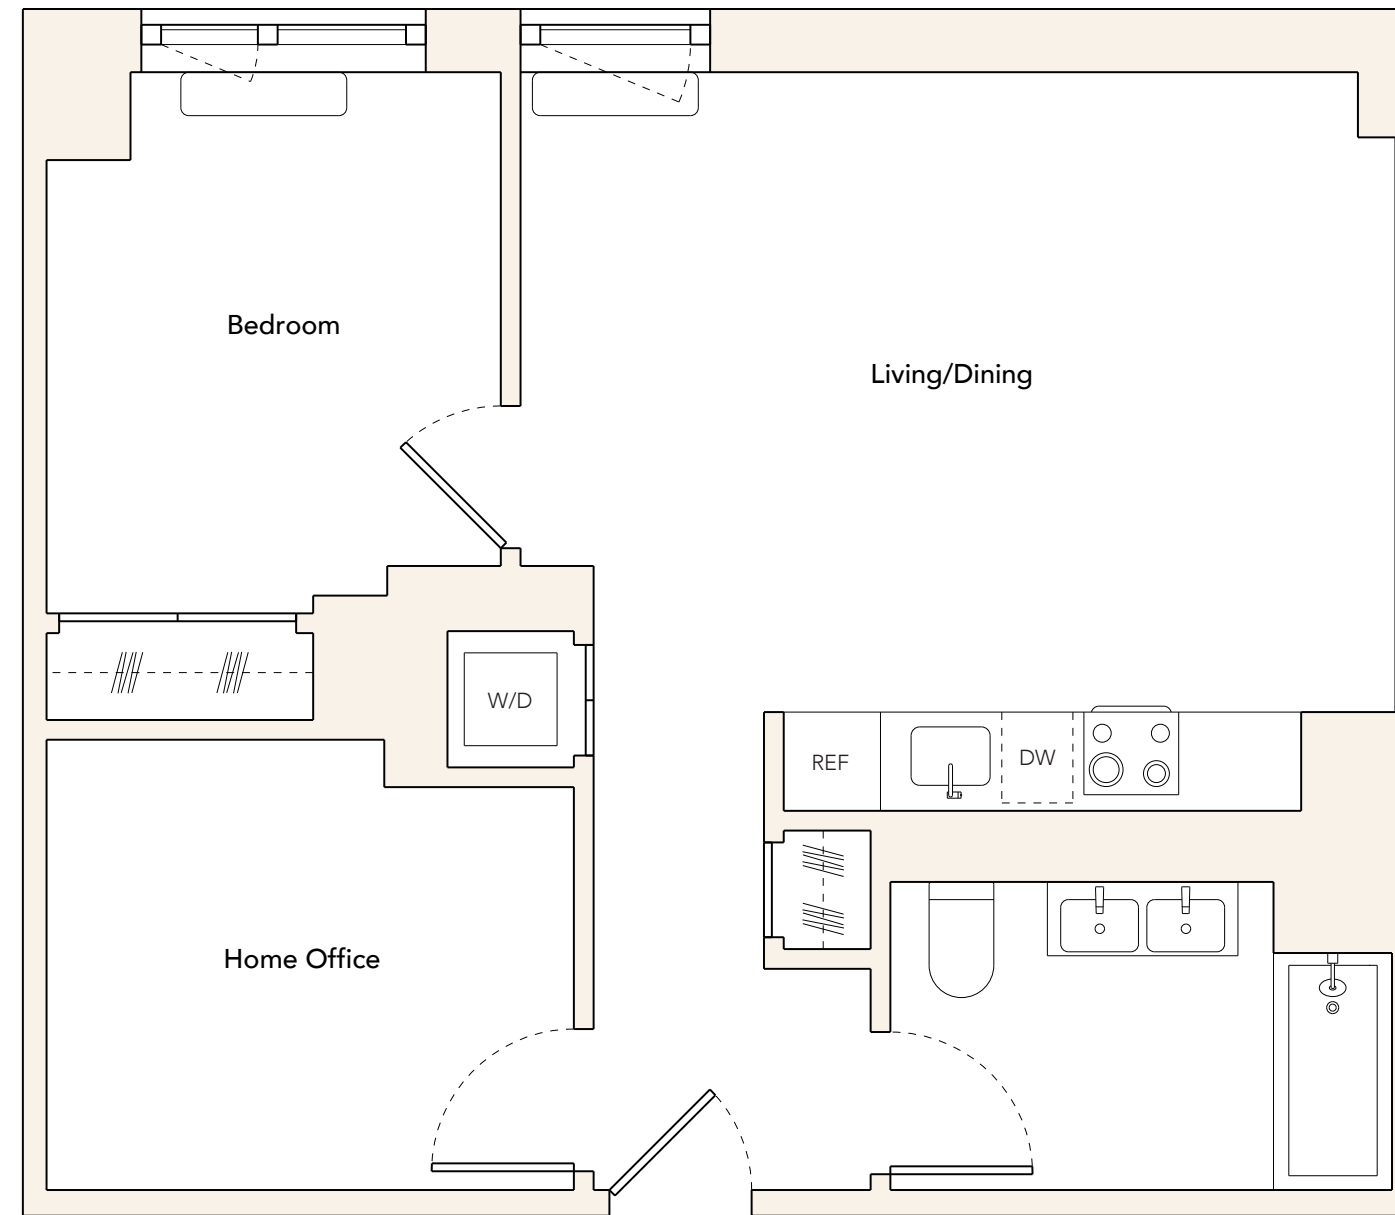

Soma

RESIDENCE 2304 & 2404

1 Bed | 1 Bath | 1 Home Office

Residence Highlights

- ▶ Ceiling Heights Up to 10'
- ▶ Quartz Kitchen Countertops and Backsplash
- ▶ Paneled Appliances
- ▶ Smart Temperature Control
- ▶ Bosch Washer and Dryer
- ▶ Recessed Lighting
- ▶ Keyless Residence Entry

100,000 SF of Amenities

The Landing at SoMA

- ▶ 24 Hour Attended Lobby
- ▶ Library
- ▶ SoMA Porte-cochere

The Club at SoMA

- | | |
|---|---|
| <ul style="list-style-type: none"> ▶ The Arcade ▶ VR Studio ▶ Karaoke ▶ Bowling Alley ▶ Sports Simulators | <ul style="list-style-type: none"> ▶ Athletic Club ▶ Fitness Studios ▶ All-Season Pool ▶ Pickleball Courts ▶ Basketball Half Court |
| <ul style="list-style-type: none"> ▶ Spa + Lounge ▶ Infrared Sauna ▶ Experiential Shower ▶ Salt Room ▶ Treatment Rooms | <ul style="list-style-type: none"> ▶ Art Studio ▶ Sound Studios ▶ Kids Club ▶ Pet Spa |

The Overlook at SoMA

- | | |
|--|---|
| <ul style="list-style-type: none"> ▶ INDOOR ▶ Private Dining Room ▶ The Respite Lounge ▶ CoWork Lounge ▶ Virtual Meeting Rooms ▶ Conference Rooms | <ul style="list-style-type: none"> ▶ OUTDOOR ▶ Rooftop Pool ▶ Rooftop Park ▶ Outdoor Grills and Dining ▶ Sun Deck ▶ The Lawn |
|--|---|