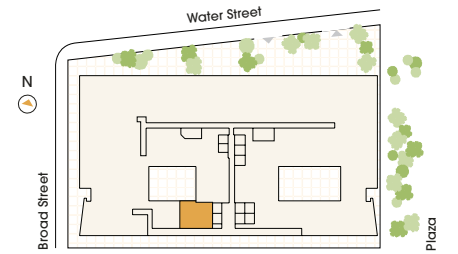

100,000 SF of Amenities

The Landing at SoMA

- ▶ 24 Hour Attended Lobby
- ▶ Library
- ▶ SoMA Porte-cochere

The Club at SoMA

- | | |
|---|---|
| <ul style="list-style-type: none"> ▶ The Arcade ▶ VR Studio ▶ Karaoke ▶ Bowling Alley ▶ Sports Simulators | <ul style="list-style-type: none"> ▶ Athletic Club ▶ Fitness Studios ▶ All-Season Pool ▶ Pickleball Courts ▶ Basketball Half Court |
| <ul style="list-style-type: none"> ▶ Spa + Lounge ▶ Infrared Sauna ▶ Experiential Shower ▶ Salt Room ▶ Treatment Rooms | <ul style="list-style-type: none"> ▶ Art Studio ▶ Sound Studios ▶ Kids Club ▶ Pet Spa |

The Overlook at SoMA

- | | |
|--|---|
| <ul style="list-style-type: none"> ▶ INDOOR ▶ Private Dining Room ▶ The Respite Lounge ▶ CoWork Lounge ▶ Virtual Meeting Rooms ▶ Conference Rooms | <ul style="list-style-type: none"> ▶ OUTDOOR ▶ Rooftop Pool ▶ Rooftop Park ▶ Outdoor Grills and Dining ▶ Sun Deck ▶ The Lawn |
|--|---|