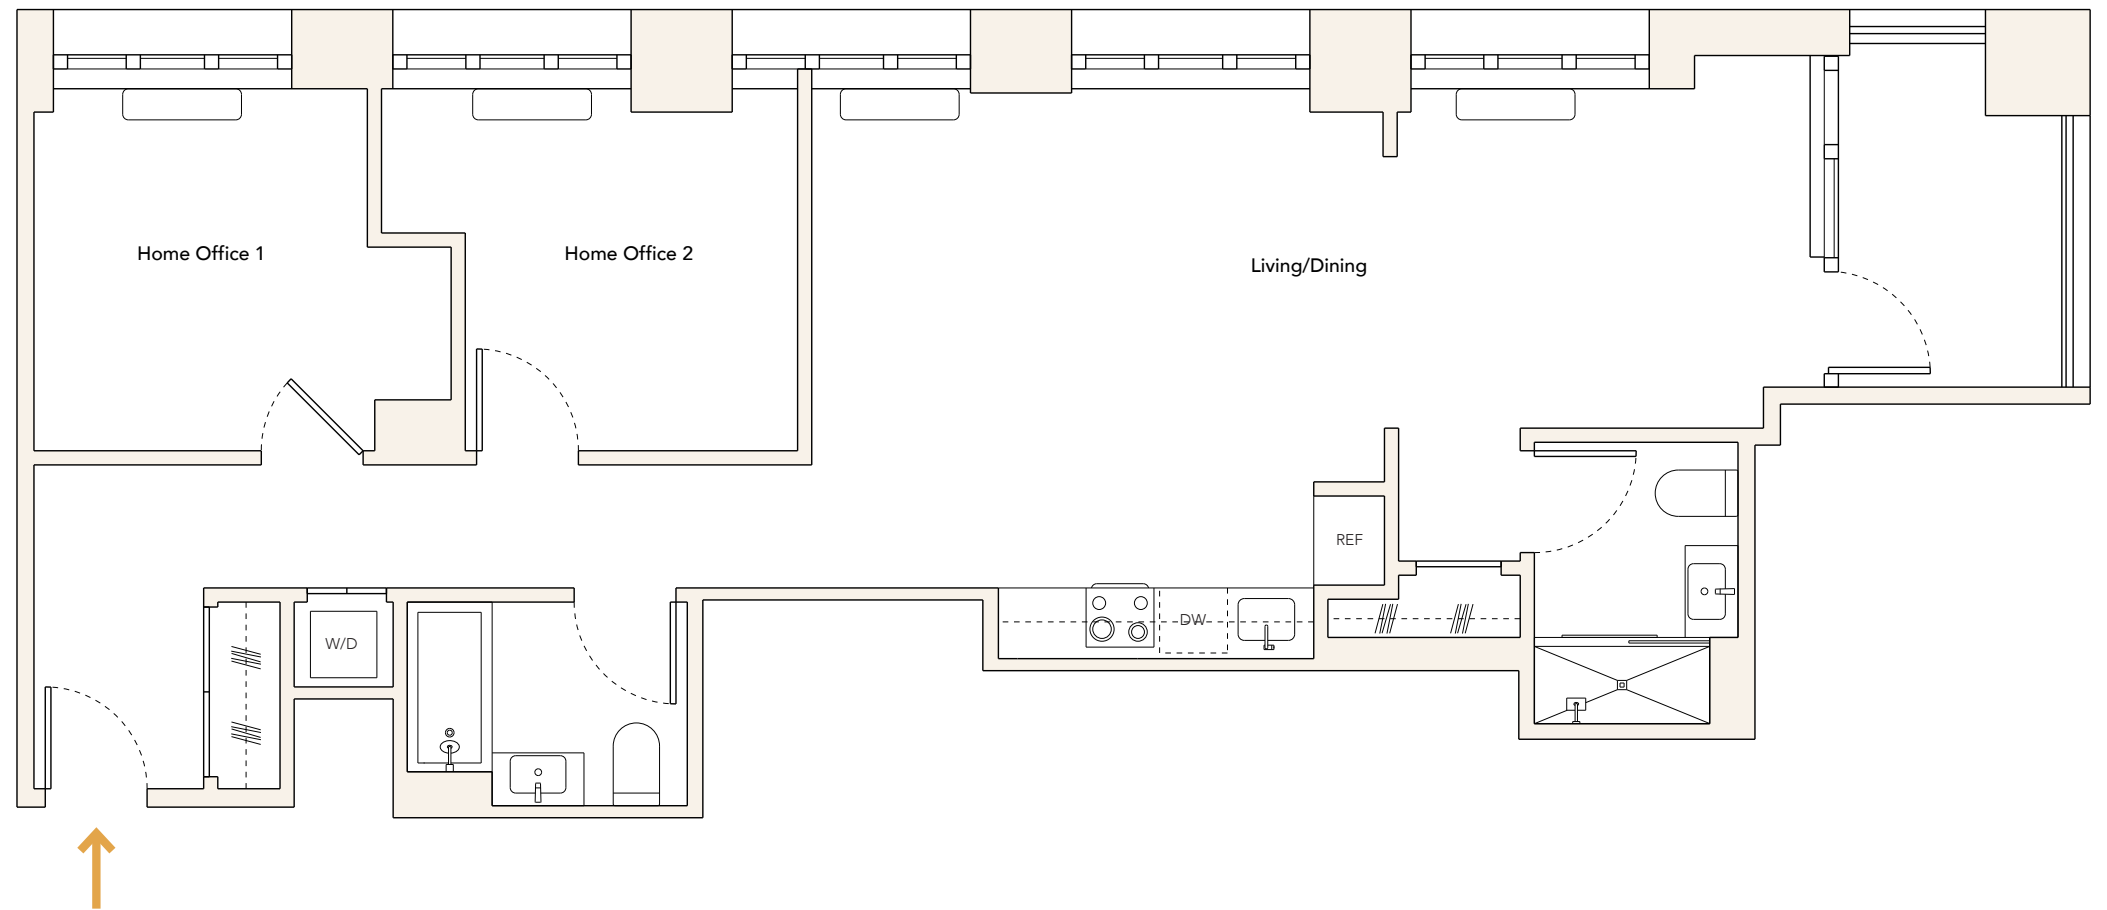

SoMa

RESIDENCE 236, 338-1238 & 1337-2237

Studio | 2 Baths | 2 Home Offices

Residence Highlights

- ▶ Ceiling Heights Up to 10'
- ▶ Quartz Kitchen Countertops and Backsplash
- ▶ Paneled Appliances
- ▶ Smart Temperature Control
- ▶ Bosch Washer and Dryer
- ▶ Recessed Lighting
- ▶ Keyless Residence Entry

100,000 SF of Amenities

The Landing at SoMA

- ▶ 24 Hour Attended Lobby
- ▶ Library
- ▶ SoMA Porte-cochere

The Club at SoMA

- ▶ The Arcade
- ▶ VR Studio
- ▶ Karaoke
- ▶ Bowling Alley
- ▶ Sports Simulators
- ▶ Athletic Club
- ▶ Fitness Studios
- ▶ All-Season Pool
- ▶ Pickleball Courts
- ▶ Basketball Half Court
- ▶ Spa + Lounge
- ▶ Infrared Sauna
- ▶ Experiential Shower
- ▶ Salt Room
- ▶ Treatment Rooms
- ▶ Art Studio
- ▶ Sound Studios
- ▶ Kids Club
- ▶ Pet Spa

The Overlook at SoMA

- ▶ **INDOOR**
- ▶ Private Dining Room
- ▶ The Respite Lounge
- ▶ CoWork Lounge
- ▶ Virtual Meeting Rooms
- ▶ Conference Rooms
- ▶ **OUTDOOR**
- ▶ Rooftop Pool
- ▶ Rooftop Park
- ▶ Outdoor Grills and Dining
- ▶ Sun Deck
- ▶ The Lawn