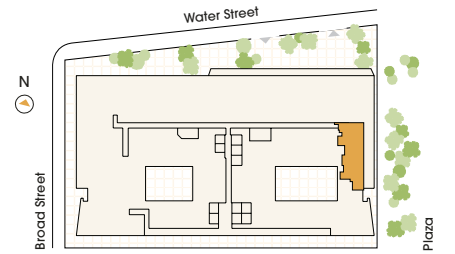

SoMa

RESIDENCE 236, 338-1238 & 1337-2237

Studio | 2 Baths | 2 Home Offices

Residence Highlights

- ▶ Ceiling Heights Up to 10'
- ▶ Quartz Kitchen Countertops and Backsplash
- ▶ Paneled Appliances
- ▶ Smart Temperature Control
- ▶ Bosch Washer and Dryer
- ▶ Recessed Lighting
- ▶ Keyless Residence Entry

100,000 SF of Amenities

The Landing at SoMA

- ▶ 24 Hour Attended Lobby
- ▶ Library
- ▶ SoMA Porte-cochere

The Club at SoMA

- ▶ The Arcade
- ▶ VR Studio
- ▶ Karaoke
- ▶ Bowling Alley
- ▶ Sports Simulators
- ▶ Athletic Club
- ▶ Fitness Studios
- ▶ All-Season Pool
- ▶ Pickleball Courts
- ▶ Basketball Half Court
- ▶ Spa + Lounge
- ▶ Infrared Sauna
- ▶ Experiential Shower
- ▶ Salt Room
- ▶ Treatment Rooms
- ▶ Art Studio
- ▶ Sound Studios
- ▶ Kids Club
- ▶ Pet Spa

The Overlook at SoMA

- ▶ **INDOOR**
- ▶ Private Dining Room
- ▶ The Respite Lounge
- ▶ CoWork Lounge
- ▶ Virtual Meeting Rooms
- ▶ Conference Rooms
- ▶ **OUTDOOR**
- ▶ Rooftop Pool
- ▶ Rooftop Park
- ▶ Outdoor Grills and Dining
- ▶ Sun Deck
- ▶ The Lawn