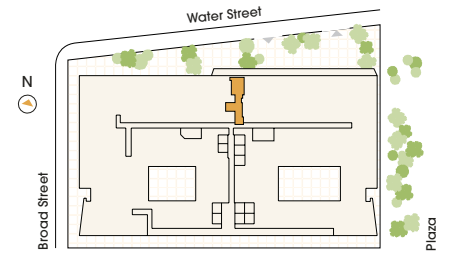

Soma

RESIDENCE 227, 329-1229 & 1328-2228

Studio | 1 Bath

Residence Highlights

- ▶ Ceiling Heights Up to 10'
- ▶ Quartz Kitchen Countertops and Backsplash
- ▶ Paneled Appliances
- ▶ Smart Temperature Control
- ▶ Bosch Washer and Dryer
- ▶ Recessed Lighting
- ▶ Keyless Residence Entry

100,000 SF of Amenities

The Landing at SoMA

- ▶ 24 Hour Attended Lobby
- ▶ Library
- ▶ SoMA Porte-cochere

The Club at SoMA

- | | |
|---|---|
| <ul style="list-style-type: none"> ▶ The Arcade ▶ VR Studio ▶ Karaoke ▶ Bowling Alley ▶ Sports Simulators | <ul style="list-style-type: none"> ▶ Athletic Club ▶ Fitness Studios ▶ All-Season Pool ▶ Pickleball Courts ▶ Basketball Half Court |
| <ul style="list-style-type: none"> ▶ Spa + Lounge ▶ Infrared Sauna ▶ Experiential Shower ▶ Salt Room ▶ Treatment Rooms | <ul style="list-style-type: none"> ▶ Art Studio ▶ Sound Studios ▶ Kids Club ▶ Pet Spa |

The Overlook at SoMA

- | | |
|--|---|
| <ul style="list-style-type: none"> ▶ INDOOR ▶ Private Dining Room ▶ The Respite Lounge ▶ CoWork Lounge ▶ Virtual Meeting Rooms ▶ Conference Rooms | <ul style="list-style-type: none"> ▶ OUTDOOR ▶ Rooftop Pool ▶ Rooftop Park ▶ Outdoor Grills and Dining ▶ Sun Deck ▶ The Lawn |
|--|---|