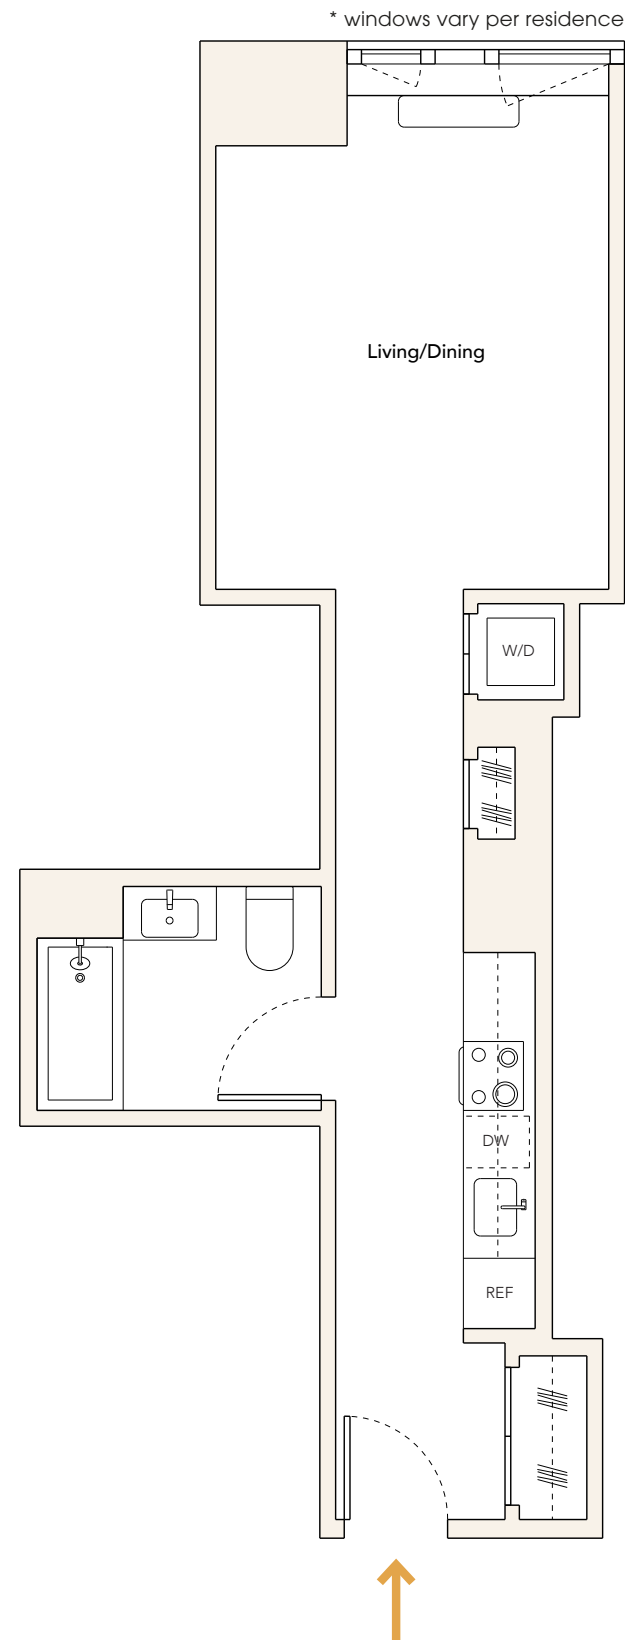

Soma

RESIDENCE 227, 329-1229 & 1328-2228

Studio | 1 Bath

Residence Highlights

- ▶ Ceiling Heights Up to 10'
- ▶ Quartz Kitchen Countertops and Backsplash
- ▶ Paneled Appliances
- ▶ Smart Temperature Control
- ▶ Bosch Washer and Dryer
- ▶ Recessed Lighting
- ▶ Keyless Residence Entry

100,000 SF of Amenities

The Landing at SoMA

- ▶ 24 Hour Attended Lobby
- ▶ Library
- ▶ SoMA Porte-cochere

The Club at SoMA

- | | |
|---|---|
| <ul style="list-style-type: none"> ▶ The Arcade ▶ VR Studio ▶ Karaoke ▶ Bowling Alley ▶ Sports Simulators | <ul style="list-style-type: none"> ▶ Athletic Club ▶ Fitness Studios ▶ All-Season Pool ▶ Pickleball Courts ▶ Basketball Half Court |
| <ul style="list-style-type: none"> ▶ Spa + Lounge ▶ Infrared Sauna ▶ Experiential Shower ▶ Salt Room ▶ Treatment Rooms | <ul style="list-style-type: none"> ▶ Art Studio ▶ Sound Studios ▶ Kids Club ▶ Pet Spa |

The Overlook at SoMA

- | | |
|--|---|
| <ul style="list-style-type: none"> ▶ INDOOR ▶ Private Dining Room ▶ The Respite Lounge ▶ CoWork Lounge ▶ Virtual Meeting Rooms ▶ Conference Rooms | <ul style="list-style-type: none"> ▶ OUTDOOR ▶ Rooftop Pool ▶ Rooftop Park ▶ Outdoor Grills and Dining ▶ Sun Deck ▶ The Lawn |
|--|---|