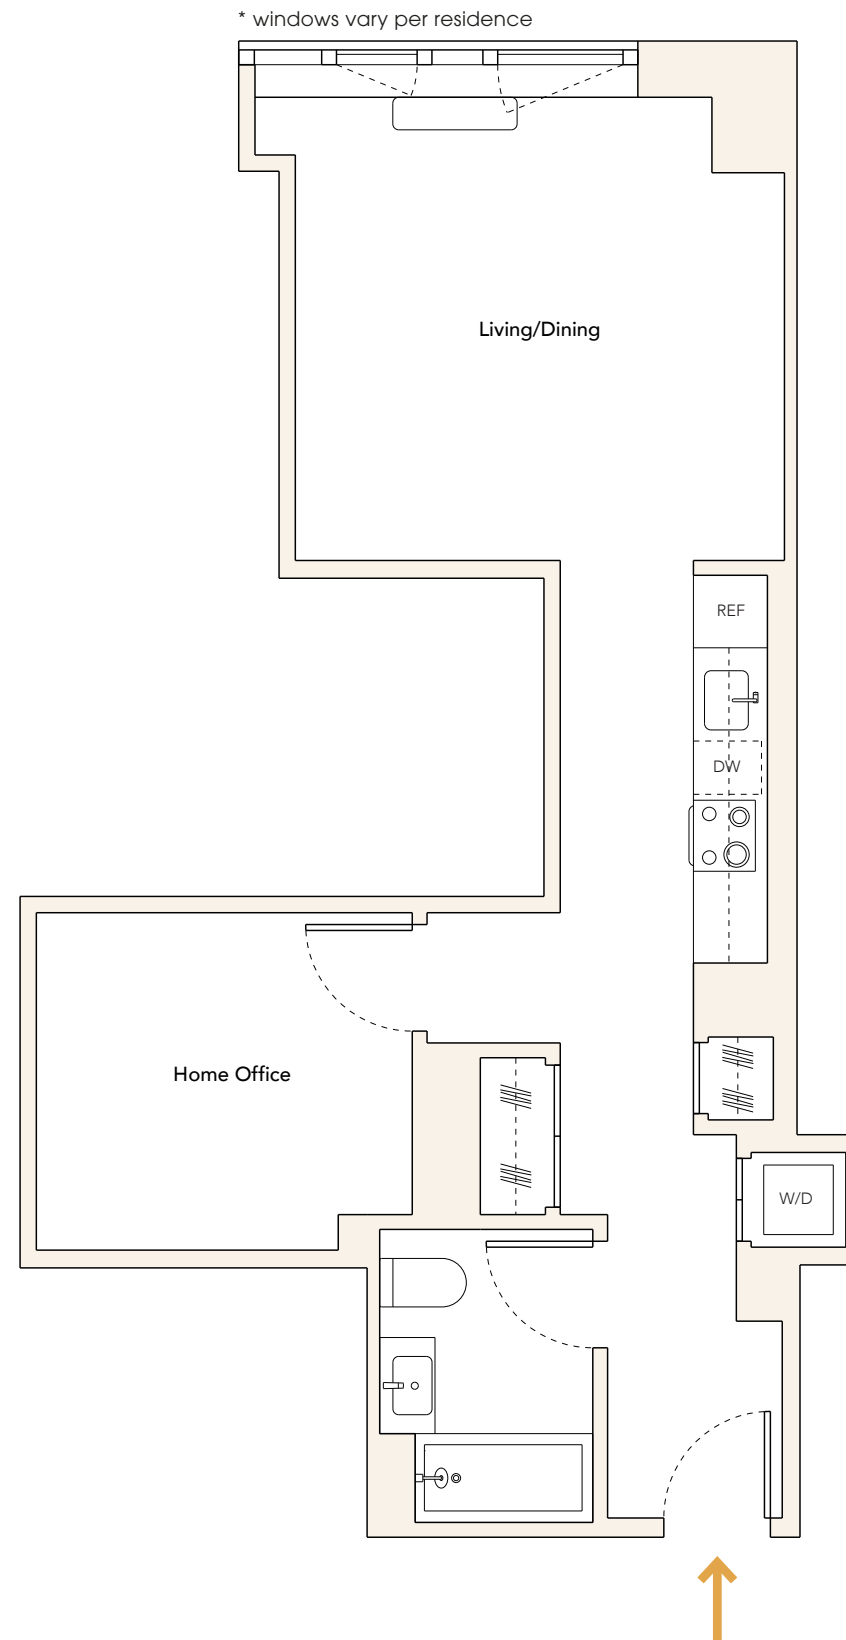

Soma

RESIDENCE 221 & 323-2223

Studio | 1 Bath | 1 Home Office

Residence Highlights

- ▶ Ceiling Heights Up to 10'
- ▶ Quartz Kitchen Countertops and Backsplash
- ▶ Paneled Appliances
- ▶ Smart Temperature Control
- ▶ Bosch Washer and Dryer
- ▶ Recessed Lighting
- ▶ Keyless Residence Entry

100,000 SF of Amenities

The Landing at SoMA

- ▶ 24 Hour Attended Lobby
- ▶ Library
- ▶ SoMA Porte-cochere

The Club at SoMA

- ▶ The Arcade
- ▶ VR Studio
- ▶ Karaoke
- ▶ Bowling Alley
- ▶ Sports Simulators
- ▶ Athletic Club
- ▶ Fitness Studios
- ▶ All-Season Pool
- ▶ Pickleball Courts
- ▶ Basketball Half Court
- ▶ Spa + Lounge
- ▶ Infrared Sauna
- ▶ Experiential Shower
- ▶ Salt Room
- ▶ Treatment Rooms
- ▶ Art Studio
- ▶ Sound Studios
- ▶ Kids Club
- ▶ Pet Spa

The Overlook at SoMA

- ▶ **INDOOR**
- ▶ Private Dining Room
- ▶ The Respite Lounge
- ▶ CoWork Lounge
- ▶ Virtual Meeting Rooms
- ▶ Conference Rooms
- ▶ **OUTDOOR**
- ▶ Rooftop Pool
- ▶ Rooftop Park
- ▶ Outdoor Grills and Dining
- ▶ Sun Deck
- ▶ The Lawn