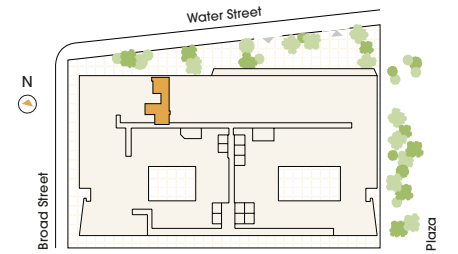

100,000 SF of Amenities

The Landing at SoMA

- ▶ 24 Hour Attended Lobby
- ▶ Library
- ▶ SoMA Porte-cochere

The Club at SoMA

- ▶ The Arcade
- ▶ VR Studio
- ▶ Karaoke
- ▶ Bowling Alley
- ▶ Sports Simulators
- ▶ Athletic Club
- ▶ Fitness Studios
- ▶ All-Season Pool
- ▶ Pickleball Courts
- ▶ Basketball Half Court
- ▶ Spa + Lounge
- ▶ Infrared Sauna
- ▶ Experiential Shower
- ▶ Salt Room
- ▶ Treatment Rooms
- ▶ Art Studio
- ▶ Sound Studios
- ▶ Kids Club
- ▶ Pet Spa

The Overlook at SoMA

- ▶ **INDOOR**
- ▶ Private Dining Room
- ▶ The Respite Lounge
- ▶ CoWork Lounge
- ▶ Virtual Meeting Rooms
- ▶ Conference Rooms
- ▶ **OUTDOOR**
- ▶ Rooftop Pool
- ▶ Rooftop Park
- ▶ Outdoor Grills and Dining
- ▶ Sun Deck
- ▶ The Lawn