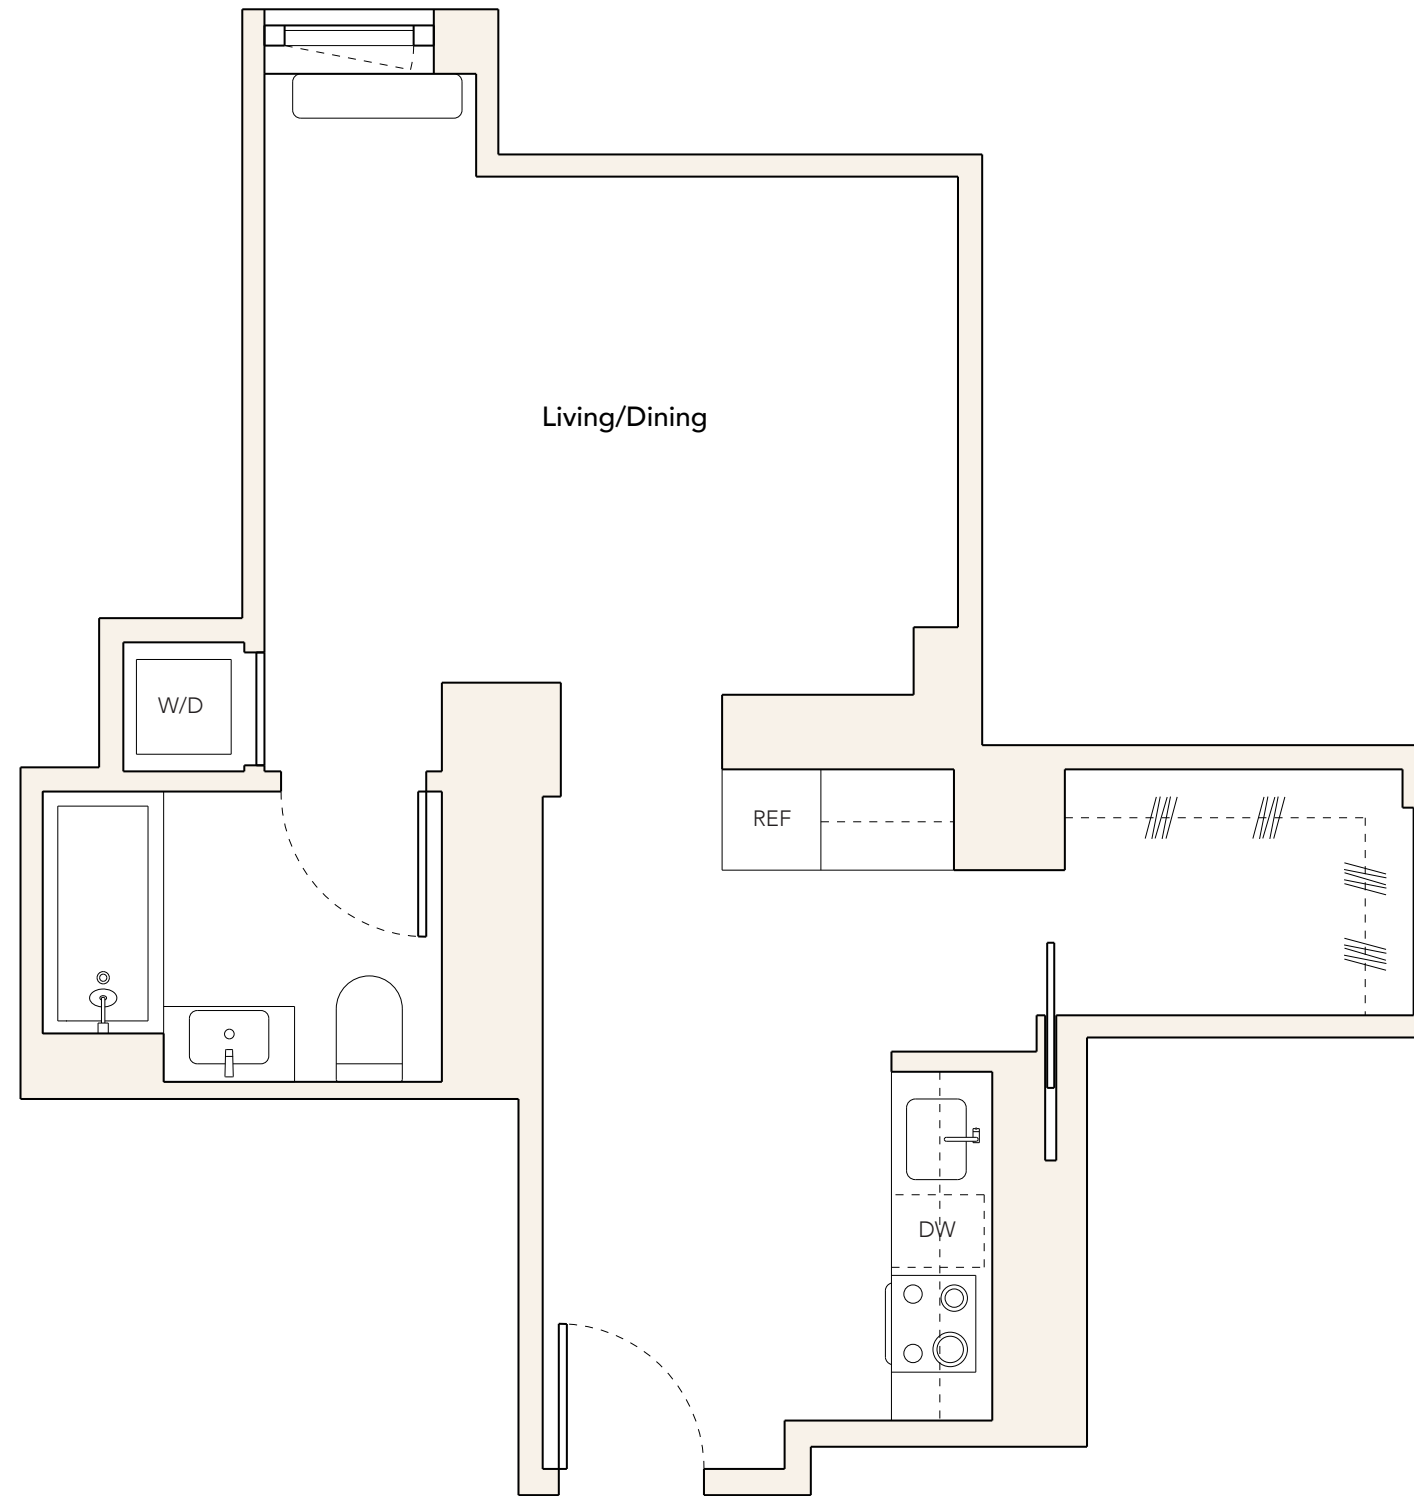

#### The Landing at SoMA

- 24 Hour Attended Lobby
- The Library
- SoMA Porte-cochere

#### The Club at SoMA

- The Arcade
- VR Studio
- Karaoke
- Bowling Alley
- Sports Simulators
- Athletic Club
- Fitness Studios
- All-Season Pool
- Pickleball Courts
- Basketball Half Court
- Spa + Lounge
- Infrared Sauna
- Experiential Shower
- Salt Room
- Treatment Rooms
- Art Studio
- Sound Studios
- Kids Club
- Pet Spa

#### The Overlook at SoMA

- INDOOR**
  - Private Dining Room
  - The Respite Lounge
  - CoWork Lounge
  - Virtual Meeting Rooms
  - Conference Rooms
- OUTDOOR**
  - Rooftop Pool
  - Rooftop Park
  - Outdoor Grills and Dining
  - Sun Deck
  - The Lawn