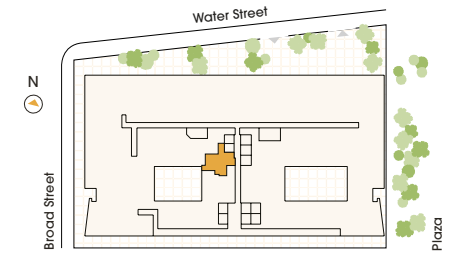

#### The Landing at SoMA

- 24 Hour Attended Lobby
- The Library
- SoMA Porte-cochere

#### The Club at SoMA

- The Arcade
- VR Studio
- Karaoke
- Bowling Alley
- Sports Simulators
- Athletic Club
- Fitness Studios
- All-Season Pool
- Pickleball Courts
- Basketball Half Court
- Spa + Lounge
- Infrared Sauna
- Experiential Shower
- Salt Room
- Treatment Rooms
- Art Studio
- Sound Studios
- Kids Club
- Pet Spa

#### The Overlook at SoMA

- INDOOR**
  - Private Dining Room
  - The Respite Lounge
  - CoWork Lounge
  - Virtual Meeting Rooms
  - Conference Rooms
- OUTDOOR**
  - Rooftop Pool
  - Rooftop Park
  - Outdoor Grills and Dining
  - Sun Deck
  - The Lawn